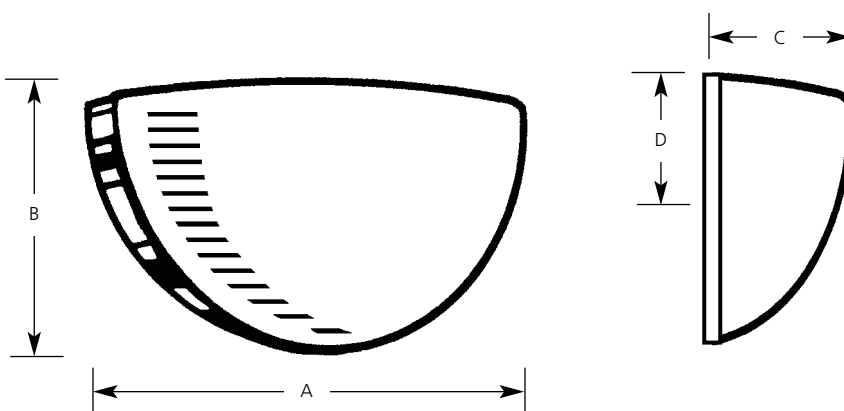

Type _____
 -30
 P7112

Catalog No.	Finish White	Lamping	Dimensions (Inches)			
			A	B	C	D
P7112	-30	1 (m) 100w	11-1/2	5	5-3/4	2-3/8

Specifications:

General

- White glass quartersphere complete sconce
- White (-30) trim
- Direct-Indirect illumination

Mounting

- Horizontal wall mount
- Full sized backplate covers outlet box
- Mounting strap included for mounting to outlet box

Electrical

- Ceramic medium base socket
- Pre-wired

Labeling

- UL-CUL listed