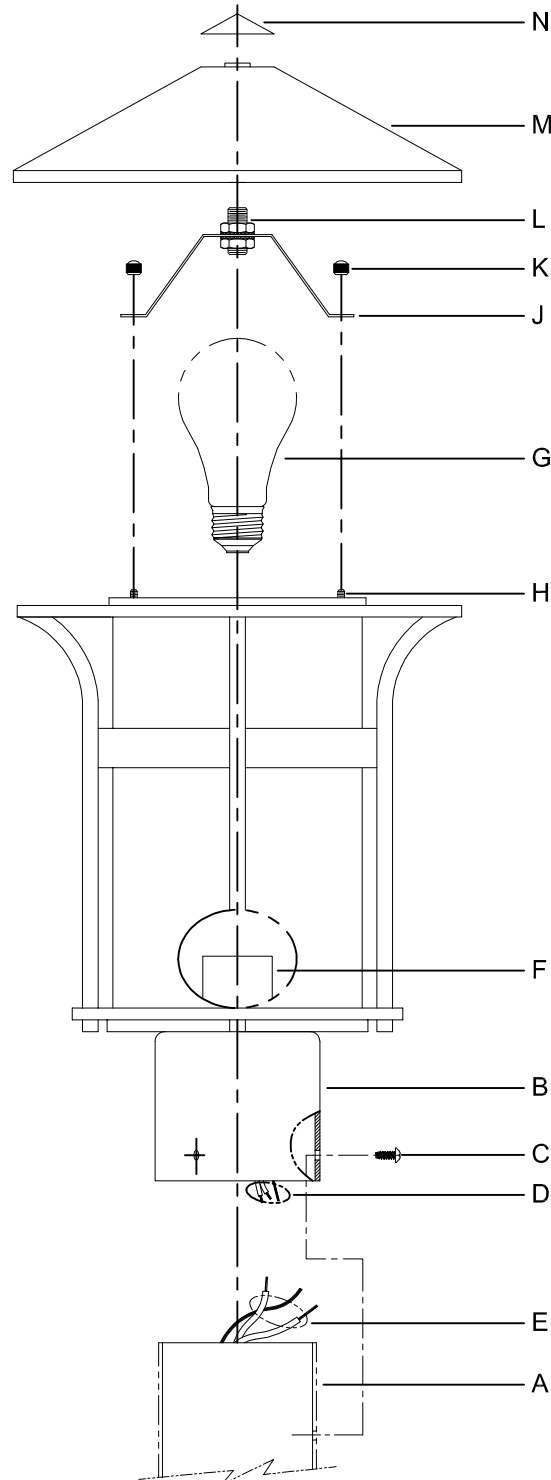

Assembly & Installation Instructions

CAUTION: Read instructions carefully and turn electricity off at main circuit breaker panel before beginning installation.

6406

WARNING - If any Special Control Devices are used with this Fixture, Follow the Instructions Carefully to assure full compliance with N.E.C. requirements. If there are any questions, contact a Qualified Electrical Contractor.

CAUTION - All glass is fragile, use care when handling Glass component(s) and or Lamp(s).

ASSEMBLY STEPS:

PASOS PARA ENSAMBLAR:

MODE D'ASSEMBLAGE:

1. B → A
2. Ø (0.144)(3.6mm) → 
3. B ← A
4. Ø (0.144)(3.6mm) → 
5. D → E
6. B → A
7. C → B,A
8. G → F
9. J,K → H
10. M,N → L