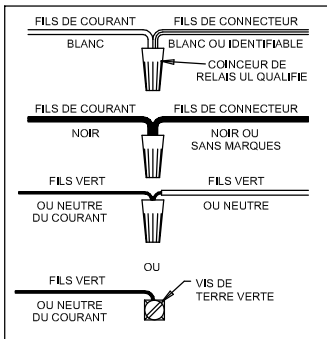

Assembly & Installation Instructions

CAUTION: Read instructions carefully and turn electricity off at main circuit breaker panel before beginning installation.

6154WB

WARNING - If any Special Control Devices are used with this Fixture, Follow the Instructions Carefully to assure full compliance with N.E.C. requirements. If there are any questions, contact a Qualified Electrical Contractor.

CAUTION - All glass is fragile, use care when handling Glass component(s) and or Lamp(s).

WARNING - This product contains chemicals known to the State of California to cause cancer, birth defects and /or other reproductive harm. Thoroughly wash hands after installing, handling, cleaning, or otherwise touching this product.

ASSEMBLY STEPS:

PASOS PARA ENSAMBLAR:

MODE D'ASSEMBLAGE:

1. A,B → C
2. D → B
3. E,C → F
4. G → H
5. J,M → B
6. K → L
7. N → P

E, F & H
(NOT FURNISHED)
(NO INCLUIDA)
(NON FOURNIE)

Instrucciones de ensamblaje e instalación