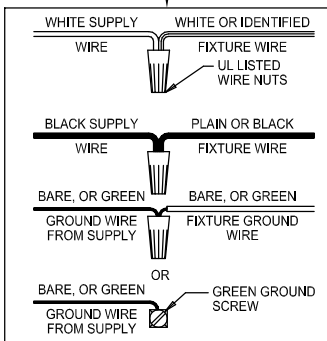

Assembly & Installation Instructions

CAUTION: Read instructions carefully and turn electricity off at main circuit breaker panel before beginning installation.

6154WB

WARNING - If any Special Control Devices are used with this Fixture, Follow the Instructions Carefully to assure full compliance with N.E.C. requirements. If there are any questions, contact a Qualified Electrical Contractor.

ASSEMBLY STEPS:

PASOS PARA ENSAMBLAR:

MODE D'ASSEMBLAGE:

1. A,B → C
2. D → B
3. E,C → F
4. G → H
5. J,M → B
6. K → L
7. N → P

E, F & H
(NOT FURNISHED)
(NO INCLUIDA)
(NON FOURNIE)

Instrucciones de ensamblaje e instalación