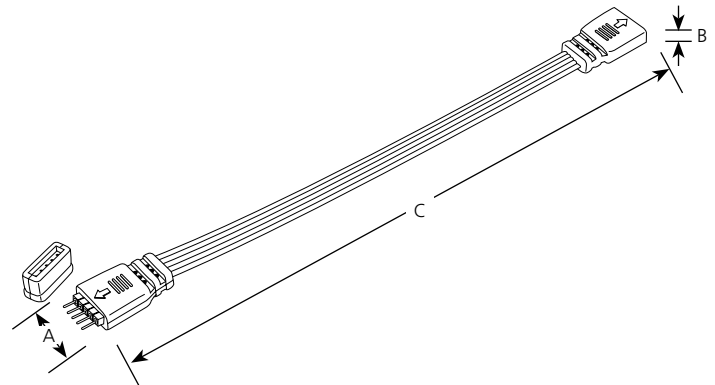

Catalog No.	Finish		Dimensions (Inches)		
	Black		A	B	C
P8732	-30		1/2	3/16	6
P8705	-30		1/2	3/16	72

Type _____
 -30
 P8732
 P8705

Specifications:

General

- Black (-30) finish
- Connector cord to connect tape sections

Mounting

- Undercabinet mount

Electrical

- Fixtures can be linked together to form a continuous row of illumination
- Pre-wired

Labeling

- CETL Damp location listed