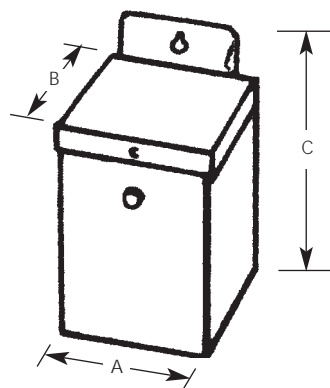

Type _____
 -31
 P8604

Catalog No.	Finish Black	Wattage	Dimensions (Inches)		
			A	B	C
P8604	-31	60	3-1/2	3-1/2	5-1/4

Specifications:

Electrical

- Thermostat in primary to prevent overheating
- Induction type switches and dimmers only must be installed in the primary side

Construction

- Black powder coat finish on steel
- Epoxy encapsulated transformer for quiet and cool operation
- Easy open closure with KO's for hardwiring and installation

Mounting

- Horizontal or vertical mounting
- Top mounting bracket with keyhole slot is attached to housing
- Can be mounted anywhere indoors