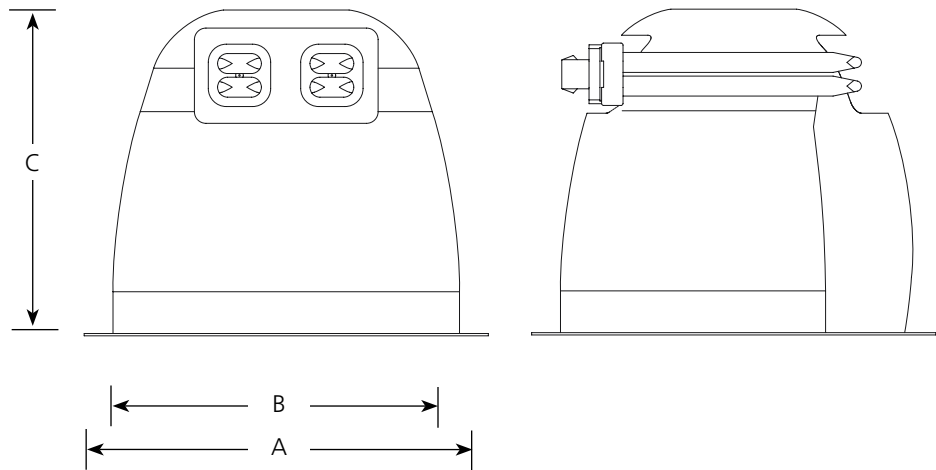

Catalog No. Clear Alzak

P8132 -21

Dimensions (Inches)

A B C

9 7-3/4 7-1/8

Maximum Ceiling Thickness: 1-1/4"

Lamp Wattage

Housing

- White painted metal flange
- Reflector
 - All aluminum construction
 - One piece construction with integral white painted flange
 - No light leaks around trim flange
 - Socket box mounts to trim for optimum performance and consistent lamp position
 - Reflector retention accomplished by spring clips located in aperture of housing
 - Anodized Alzak finish