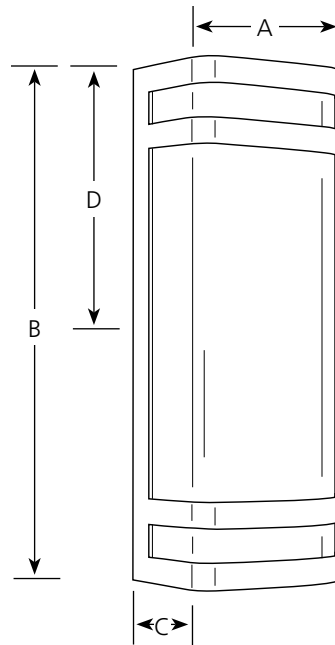

Type _____
-09 -20
P5806

Finish

Catalog No.	Finish			Dimensions (Inches)			
	Brushed Nickel	Antique Bronze	Lamping	A	B	C	D
P5806	-09	-20	2-18w CFL	5-5/8	16-1/8	4	8

Specifications:

General

- White polycarbonate soft rectangular diffuser
- Die cast aluminum trim top, sides and bottom
- Top of diffuser is closed in white polycarbonate and bottom is open for up and down lighting
- Indoor or outdoor use
- Lamps (by others) are 18 watt spiral CFL's with a GU24 base
- Plated Brushed Nickel (-09), or painted Antique Bronze (-20) finish
- Back plate is white painted steel
- Title 24 compliant
- ADA (American with Disabilities Act) compliant

Mounting

- Wall mounted
- Back plate covers a standard 4" hexagonal recessed outlet box
- Mounting strap for outlet box included

Electrical

- GU24 base socket
- Pre-wired

Labeling

- UL-CUL wet location listed