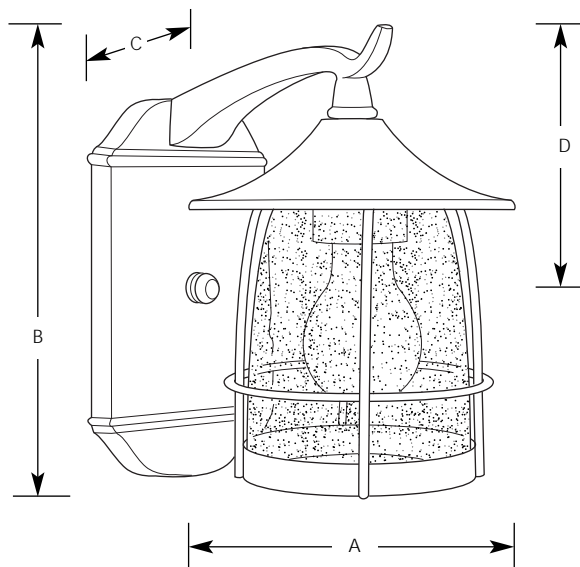

Type \_\_\_\_\_

-09 -71 -86

P5763

P5764

Catalog No.	Finish			Lamping	Dimensions (Inches)			
	Brushed Nickel	Gilded Iron	Burnished Chestnut		A	B	C	D
P5763	-09	-71	-86	1(m) 100w	6-3/8	9-1/8	8-1/2	5-1/4
P5764	-09	-71	-86	1(m) 100w	10	13-1/2	12-1/2	7-1/2

**Specifications:**

General

- Roof is suspended from cantilevered arms
- Clear seeded glass is surrounded by a wire frame
- Brushed Nickel is on solid cast brass construction
- Gilded Iron and Burnished Chestnut are hand painted finishes on cast aluminum construction
- Matching pendant and post top units available

Mounting

- Wall mounted
- Canopy covers a 4" hexagonal recessed standard outlet box
- Mounting hardware supplied

Electrical

- Prewired
- Medium based ceramic socket nickel plated brass screw shell

Labeling