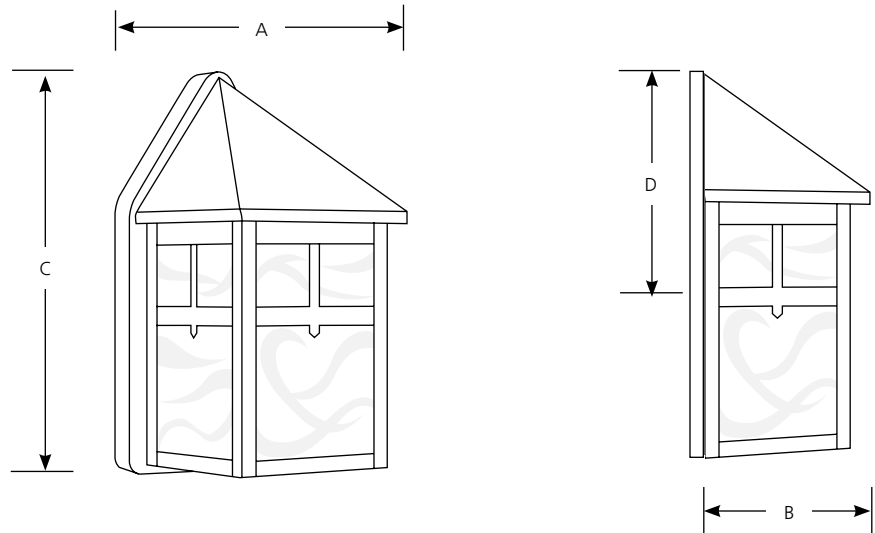

Incandescent

Mission
Wall Mount

Outdoor

Type _____
-46
P5759

Catalog No.	Finish	Lamping	Dimensions (Inches)			
	Weathered Bronze		A	B	C	D
P5759	-46	1-75w A19	4-1/2	4-3/4	8-1/2	5-1/8

Specifications:

General

- Painted Weathered Bronze (-46) finish
- White Art with Honey Swirl glass panels: 5-1/8" ht., 3-15/16" W
- All-brass construction
- Matching post top unit available

Mounting

- Wall mount
- Covers outlet box
- Outlet box strap with center lock-up provided

Electrical

- Medium based ceramic socket
- Nickel-plated brass screw shell

Labeling

- UL-CUL wet location listed