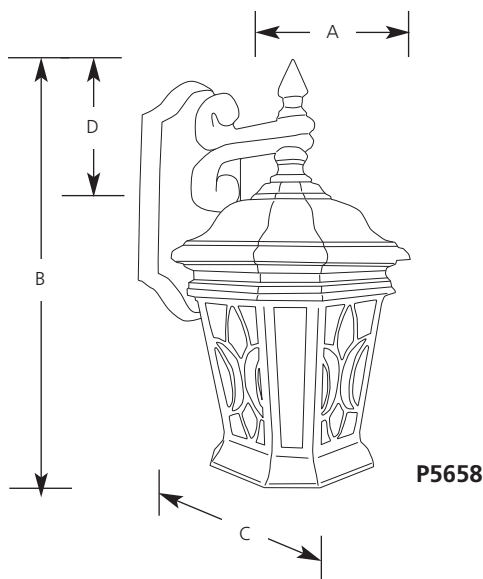

Type _____
 -86
 P5658
 P5659
 P5660

Catalog No.	Finish	Lamping	Dimensions (Inches)			
	Burnished Chestnut		A	B	C	D
P5658	-86	1 (m) 60w	6-1/2	12-1/2	7-3/8	3-1/2
P5659	-86	1 (m) 75w	8-1/2	15-3/4	9-1/2	4-1/2
P5660	-86	1 (m) 100w	9-3/4	21-1/8	11-3/4	6

Specifications:

General

- Cast aluminum construction
- Tiffany style art glass
 P5658: (tiffany) 4-7/16" ht., 2-11/16" top width, 1-7/8" bottom width; (small) 4-7/16" ht., 1-13/32" top width, 15/16" bottom width; (large) 4-7/16" ht., 2-11/16" top width, 1-7/8" bottom width
 P5659: (tiffany) 6-1/4" ht., 3-3/4" top width, 2-11/16" bottom width; (small) 6-1/4" ht., 1-5/8" top width, 1-1/4" bottom width; (large) 6-1/4" ht., 1-5/8" top width, 1-1/4" bottom width
 P5660: (tiffany) 9-1/8" ht., 4-29/32" top width, 2-5/8" bottom width; (small) 9-1/8" ht., 2-17/32" top width, 1-3/32" bottom width; (large) 9-1/8" ht., 4-29/32" top width, 2-5/8" bottom width
- Hand painted finish
- Matching post top and chain hung units available

Mounting

- Wall mount
- Covers standard junction box
- Mounting strap for outlet box included
- Back plate:
 P5658 - 4-1/2" w., 7" h.
 P5859 - 4-1/2" w., 9" h.
 P5660 - 4-1/2" w., 12" h.

Electrical

- Medium based porcelain socket with Nickel plated brass screw shell
- Pre-wired