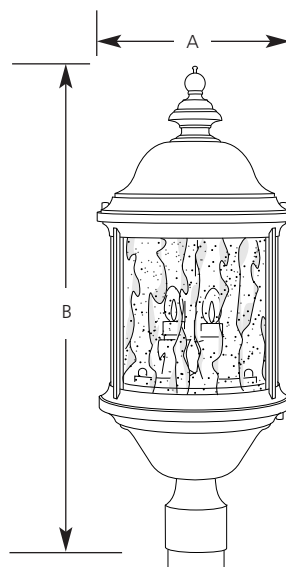

Type _____

-31 -33

P5450

| Catalog No. | Finish | | Lamping | Dimensions (Inches) | | |
|-------------|----------------|-------------|-----------|---------------------|----|-----|
| | Textured Black | Cobblestone | | A | B | C |
| P5450 | -31 | -33 | 3 (c) 60w | 9-5/8 | 24 | N/A |

Specifications:

General

- Textured Black (-31) and Cobblestone (-33) finishes
- Candle covers match fixture finish
- Die-cast aluminum construction
- Water-seeded glass panels: 7-11/16" ht., 6-3/4" curved width
- Each glass panel replaceable
- Matching wall and ceiling mounted units available

Mounting

- Post top – fitter for 3" post or pedestal mount

Electrical

- Phenolic candelabra sockets

Labeling

- Wet location listed
- UL-CUL