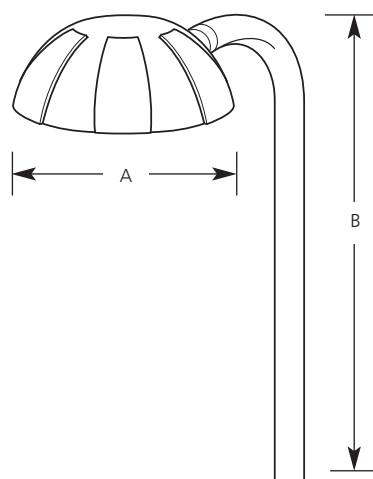

Type _____
 -25WB
 P5248

Catalog No.	Finish	Lamping	Dimensions (Inches)	
	Verde		A	B
P5248	-25WB	12V 20w G4 Bi-pin	4	20

Specifications:

General

- Die cast aluminum construction
- Powder coat paint finish
- Painted white inside for maximum reflectivity
- Includes mounting stem
- Easy bottom re-lamping
- Rotating fixture head for fixture aiming
- Sealed clear lens bottom: 3-9/16" dia., (2) 1/8" hole, 0.1 thick
- Ribbed patterned top housing
- Includes lamp

Mounting

- Stake 8618-31 Included
- 1/2 NPS thread

Electrical

- 36" of wire furnished for connection to source
- Units must be wired to an approved 12v transformer of proper capacity
- Connector 8651-31R Included

Labeling

- UL-CUL wet location listed