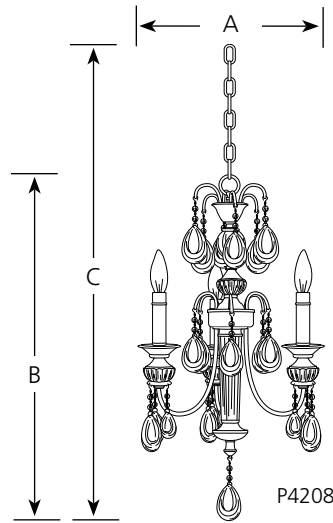

Type _____

-104

P4208

P4209

P4210

Finish

Dimensions (Inches)

Catalog No.	Polished Nickel	Lamping	Dimensions (Inches)		
			A	B	C
P4208	-104	3 (c) 60w	14-1/8	23-1/4	98-3/4
P4209	-104	6 (c) 60w	28-1/2	33-1/4	108-1/4
P4210	-104	9 (c) 60w	32-3/8	35-3/8	158-3/8

Specifications:

General

- Double tiered clear crystal glass drops with teardrop element
- Faceted clear crystal glass center element
- Individual lamp black chiffon shades (P8719-01) available
- Single full wrap black chiffon shade (P8772-01) for P4208 unit available
- P4210 is a two tier (6+3) unit
- Six feet of 9 gauge chain supplied on P4208 and P4209
- Ten feet of 9 gauge chain supplied on P4210
- Plated Polished Nickel (-104) finish
- Steel construction
- Companion semi-flush and wall bracket units

Mounting

- Ceiling chain mounted
- Canopy covers a standard 4" recessed octagonal outlet box
- Canopy is 5-1/8" dia. x 1" ht.
- Mounting strap for outlet box included

Electrical

- Phenolic candelabra based sockets
- 15 feet of wire
- Pre-wired