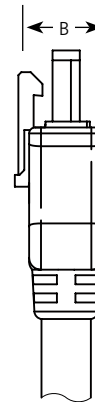

Cable

Hide-a-Lite 3

Undercabinet

Type

	-20	-30
P8733	<input type="checkbox"/>	<input type="checkbox"/>
P8735	<input type="checkbox"/>	<input type="checkbox"/>
P8737	<input type="checkbox"/>	<input type="checkbox"/>
P8738	<input type="checkbox"/>	<input type="checkbox"/>

Catalog No.	Finish		Dimensions (Inches)		
	Antique Bronze	White	A	B	C
P8733	-20	-30	3/4	3/8	12
P8735	-20	-30	3/4	3/8	6
P8737	-20	-30	3/4	3/8	18
P8738	-20	-30	3/4	3/8	24

P8733

**Specifications:**

General

- Undercabinet fixture linking cable
- Antique bronze (-20) or white (-30) finishes

Mounting

- Quick-Link cables for linking to other Hide-a-Lite 3 fixtures

Electrical

- Fixtures can be linked together to form a continuous row of illumination

Labeling

- UL and CUL listed

Progress Lighting  
 701 Millennium Blvd.  
 Greenville, South Carolina  
 29607