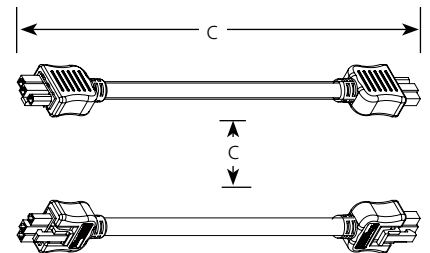

Cable

Hide-a-Lite 3

Undercabinet

Type

	-20	-30
P8733	<input type="checkbox"/>	<input type="checkbox"/>
P8735	<input type="checkbox"/>	<input type="checkbox"/>
P8737	<input type="checkbox"/>	<input type="checkbox"/>
P8738	<input type="checkbox"/>	<input type="checkbox"/>

Catalog No.	Finish		Dimensions (Inches)		
	Antique Bronze	White	A	B	C
P8733	-20	-30	3/4	3/8	12
P8735	-20	-30	3/4	3/8	6
P8737	-20	-30	3/4	3/8	18
P8738	-20	-30	3/4	3/8	24

P8733

**Specifications:**

General

- Undercabinet fixture linking cable
- Antique bronze (-20) or white (-30) finishes

Mounting

- Quick-Link cables for linking to other Hide-a-Lite 3 fixtures

Electrical

- Fixtures can be linked together to form a continuous row of illumination

Labeling

- UL and CUL listed

Progress Lighting  
 701 Millennium Blvd.  
 Greenville, South Carolina  
 29607