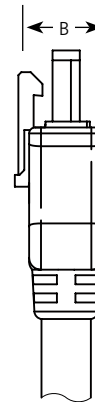

Cable

Hide-a-Lite 3

Undercabinet

Type \_\_\_\_\_

	-20WB	-30WB
P8733	<input type="checkbox"/>	<input type="checkbox"/>
P8735	<input type="checkbox"/>	<input type="checkbox"/>
P8737	<input type="checkbox"/>	<input type="checkbox"/>
P8738	<input type="checkbox"/>	<input type="checkbox"/>

Catalog No.	Finish		Dimensions (Inches)		
	Antique Bronze	White	A	B	C
P8733	-20WB	-30WB	3/4	3/8	12
P8735	-20WB	-30WB	3/4	3/8	6
P8737	-20WB	-30WB	3/4	3/8	18
P8738	-20WB	-30WB	3/4	3/8	24

P8733

**Specifications:**

General

- Undercabinet fixture linking cable
- Antique bronze (-20) or white (-30) finishes

Mounting

- Quick-Link cables for linking to other Hide-a-Lite 3 fixtures

Electrical

- Fixtures can be linked together to form a continuous row of illumination