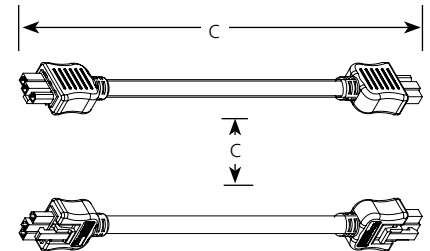

Cable

Hide-a-Lite 3

Undercabinet

Type \_\_\_\_\_

	-20WB	-30WB
P8733	<input type="checkbox"/>	<input type="checkbox"/>
P8735	<input type="checkbox"/>	<input type="checkbox"/>
P8737	<input type="checkbox"/>	<input type="checkbox"/>
P8738	<input type="checkbox"/>	<input type="checkbox"/>

Catalog No.	Finish		Dimensions (Inches)		
	Antique Bronze	White	A	B	C
P8733	-20WB	-30WB	3/4	3/8	12
P8735	-20WB	-30WB	3/4	3/8	6
P8737	-20WB	-30WB	3/4	3/8	18
P8738	-20WB	-30WB	3/4	3/8	24

P8733

**Specifications:**

General

- Undercabinet fixture linking cable
- Antique bronze (-20) or white (-30) finishes

Mounting

- Quick-Link cables for linking to other Hide-a-Lite 3 fixtures

Electrical

- Fixtures can be linked together to form a continuous row of illumination