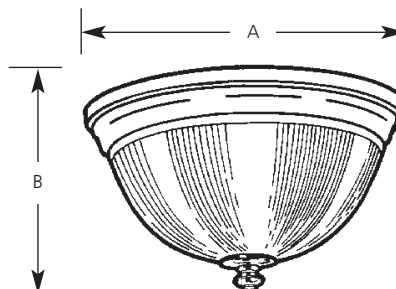

Type _____
-69EB
P7360

Catalog No.	Finish	Lamping	Dimensions (Inches)	
			A	B
P7360	White -69EB	2-18w Biax CF (4-pin)	16	8-1/2

Specifications:

General

- White etched glass extends to ceiling
- Center lock up pulls glass tight to ceiling
- Polished Brass accents
- 12" dia. white steel back plate
- Companion wall sconce available
- Energy Star Compliant (EB)