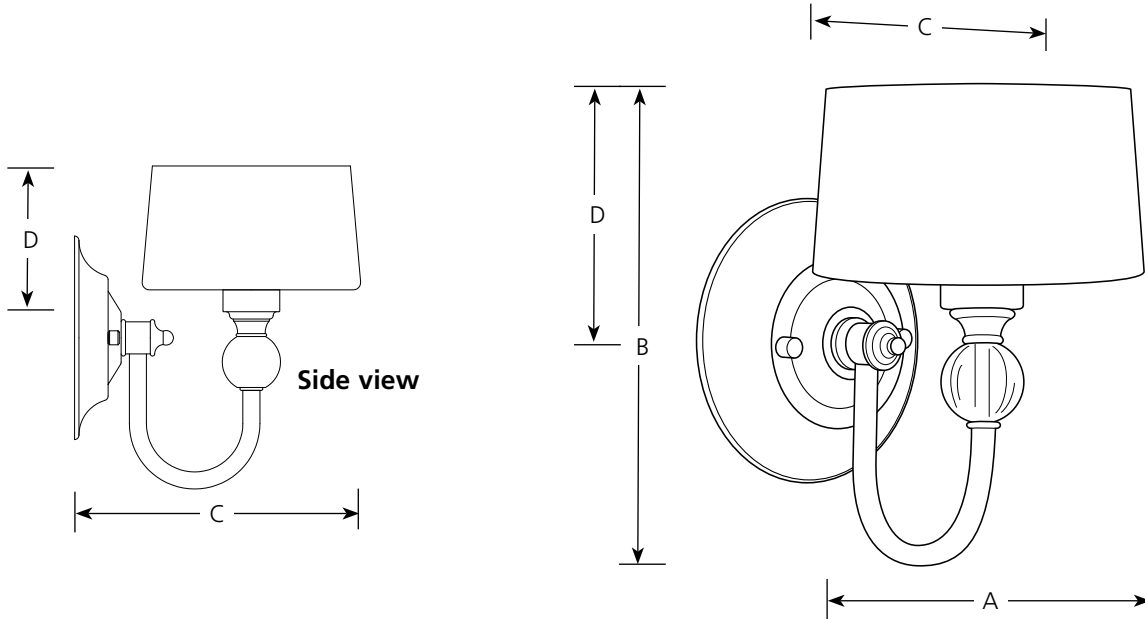

Halogen

Fortune

Sconces

Type _____

-104WB

P7049

Catalog No.	Finish	Lamping	Dimensions (Inches)			
	Polished Nickel		A	B	C	D
P7049	-104WB	1 (c) (Krypton) 60w (included)	5-7/8	8-3/4	7-3/4	4-5/8

Specifications:

General

- Opal etched drum shade: 5-7/8" dia., 3-3/8" ht.
- Plated Polished Nickel (-104WB) finish
- Steel construction
- Threaded socket ring secures glass
- Companion Bath and Vanity, Chandelier, Pendant, Sconce, fixtures are available

Mounting

- Wall mount
- Back plate covers a standard 4" hexagonal recessed outlet box: 5-1/2" dia.
- Mounting strap for outlet box included

Electrical

- Candelabra base sockets
- Pre-wired

Labeling

- UL-CUL Damp location listed