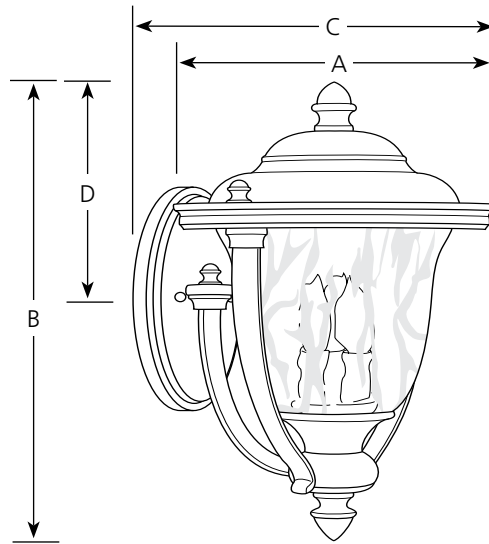

Type _____

-108

P5923

Finish

Catalog No.	Oil Rubbed Bronze	Lamping	Dimensions (Inches)			
			A	B	C	D
P5923	-108	3 (c) 60w	10-3/4	16-3/4	12	7-7/8

Specifications:

General

- Round stepped cast roof
- Cast yoke straps
- Water glass urn enclosure: 7-7/8" dia. x 7-1/2" ht.
- Die cast aluminum construction
- Plated oil rubbed bronze (-108) finish
- Companion lantern, post top and chain hung fixtures are available

Mounting

- Wall mount
- Oval backplate is 5" W x 9" ht.
- Fits standard 4" recessed octagonal outlet box

Electrical

- Phenolic candelabra based sockets
- Pre-wired

Labeling

- UL-CUL wet location listed