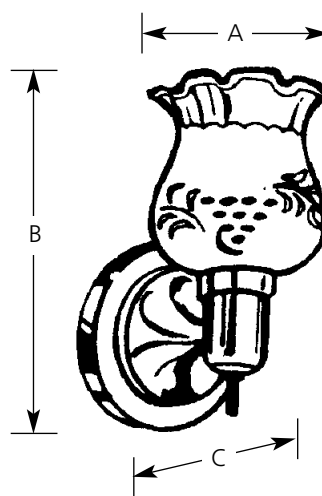

Type _____
-10
P3830

Catalog No.	Finish Polished Brass	Lamping	Dimensions (Inches)		
			A	B	C
P3830	-10	1 (m) 100w	4-1/2	8-1/2	4-1/2

Specifications:

General

- Single lamp wall bracket
- Etched glass frilled shade
- Complete with on/off switch

Mounting

- Wall mount - Up position only
- Covers outlet box
- Canopy is 4-1/2" dia.
- Mounting strap for outlet box included

Electrical

- Medium based phenolic sockets
- Pre-wired

Labeling

- UL-CUL listed