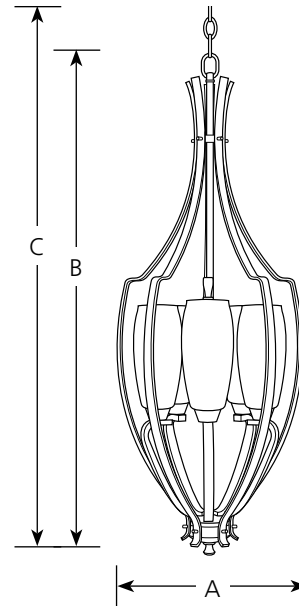

Specifications:

General

- Etched glass tulip shaped shades enclosed in an open strap style cage
- Glass-
P3509- 4" dia., 5-1/4" ht., 1-5/8" center hole
P3510- 4" dia., 8-1/8" ht., 1-5/8" center hole
- Brushed Nickel (-09) is plated
- Antique Bronze (-20) is hand painted
- Steel construction
- Six feet of 9 gauge chain supplied
- Companion chandelier, hall and foyer, wall bracket, close to ceiling, pendant, and bath and vanity units

Mounting

- Ceiling chain mounted
- Canopy covers a standard 4" hexagonal outlet box
- Mounting strap for outlet box included

Electrical

- Phenolic candelabra based sockets
- 15 feet of wire
- Pre-wired

Labeling

- UL-CUL listed

Compact Fluorescent

**Westin
Energy Star**

Foyer

Type _____
 -09EBWB -20EBWB
 P3509

Catalog No.	Finish		Lamping	Dimensions (Inches)		
	Brushed Nickel	Antique Bronze		A	B	C
P3509	-09EBWB	-20EBWB	3 13w CFL (Included)	12	26	101

P3509

P3510

Specifications:

General

- Etched glass tulip shaped shades enclosed in an open strap style cage
Glass- 4" dia., 5-1/4" ht., 1-5/8" center hole
- Three 13 watt Compact Fluorescent lamps included
- Brushed Nickel (-09) is plated
- Antique Bronze (-20) is hand painted
- Steel construction
- Six feet of 9 gauge chain supplied
- Energy Star certified
- Companion chandelier, hall and foyer, wall bracket, close to ceiling, pendant, and bath and vanity units