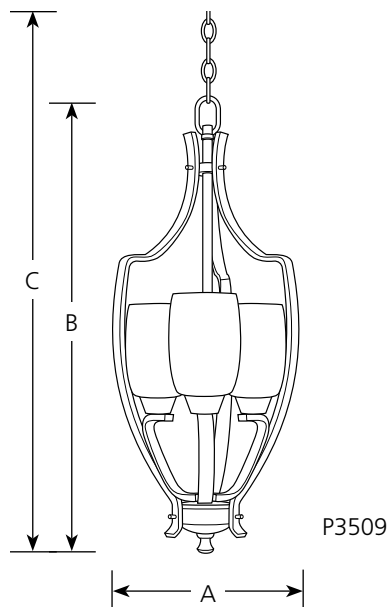

Type	-09	-20
P3509	<input type="checkbox"/>	<input type="checkbox"/>
P3510	<input type="checkbox"/>	<input type="checkbox"/>

Catalog No.	Finish		Lamping	Dimensions (Inches)		
	Brushed Nickel	Antique Bronze		A	B	C
P3509	-09	-20	3 (c) 60w	12	26	101
P3510	-09	-20	5 (c) 60w	16	43	118

Specifications:

General

- Etched glass tulip shaped shades enclosed in an open strap style cage
- Glass-
P3509- 4" dia., 5-1/4" ht., 1-5/8" center hole
P3510- 4" dia., 8-1/8" ht., 1-5/8" center hole
- Brushed Nickel (-09) is plated
- Antique Bronze (-20) is hand painted
- Steel construction
- Six feet of 9 gauge chain supplied
- Companion chandelier, hall and foyer, wall bracket, close to ceiling, pendant, and bath and vanity units

Mounting

- Ceiling chain mounted
- Canopy covers a standard 4" hexagonal outlet box
- Mounting strap for outlet box included

Electrical

- Phenolic candelabra based sockets
- 15 feet of wire
- Pre-wired

Labeling

P3509

P3510

Specifications:

General

- Etched glass tulip shaped shades enclosed in an open strap style cage
Glass- 4" dia., 5-1/4" ht., 1-5/8" center hole
- Three 13 watt Compact Fluorescent lamps included
- Brushed Nickel (-09) is plated
- Antique Bronze (-20) is hand painted
- Steel construction
- Six feet of 9 gauge chain supplied
- Energy Star certified
- Companion chandelier, hall and foyer, wall bracket, close to ceiling, pendant, and bath and vanity units