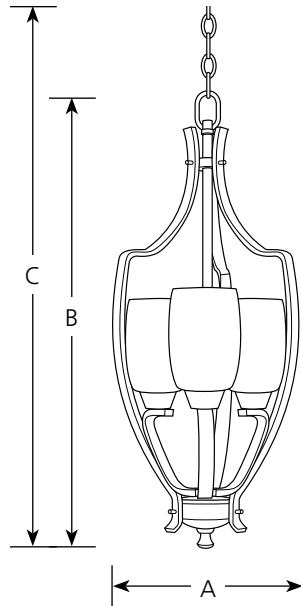

Specifications:

General

- Etched glass tulip shaped shades enclosed in an open strap style cage
- Glass-
P3509- 4" dia., 5-1/4" ht., 1-5/8" center hole
P3510- 4" dia., 8-1/8" ht., 1-5/8" center hole
- Brushed Nickel (-09) is plated
- Antique Bronze (-20) is hand painted
- Steel construction
- Six feet of 9 gauge chain supplied
- Companion chandelier, hall and foyer, wall bracket, close to ceiling, pendant, and bath and vanity units

Mounting

- Ceiling chain mounted
- Canopy covers a standard 4" hexagonal outlet box
- Mounting strap for outlet box included

Electrical

- Phenolic candelabra based sockets
- 15 feet of wire
- Pre-wired

Labeling

- UL-CUL listed

Compact Fluorescent

**Westin
Energy Star**

Foyer

Type _____
 -09EBWB -20EBWB
 P3509

Catalog No.	Finish		Lamping	Dimensions (Inches)		
	Brushed Nickel	Antique Bronze		A	B	C
P3509	-09EBWB	-20EBWB	3 13w CFL (Included)	12	26	101

P3509

P3510

Specifications:

General

- Etched glass tulip shaped shades enclosed in an open strap style cage
Glass- 4" dia., 5-1/4" ht., 1-5/8" center hole
- Three 13 watt Compact Fluorescent lamps included
- Brushed Nickel (-09) is plated
- Antique Bronze (-20) is hand painted
- Steel construction
- Six feet of 9 gauge chain supplied
- Energy Star certified
- Companion chandelier, hall and foyer, wall bracket, close to ceiling, pendant, and bath and vanity units