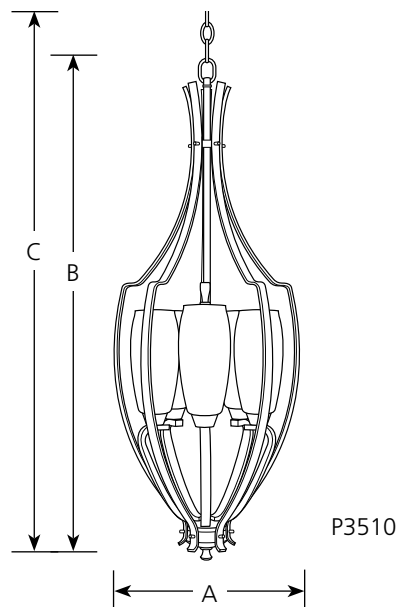

Type	-09	-20
P3509	<input type="checkbox"/>	<input type="checkbox"/>
P3510	<input type="checkbox"/>	<input type="checkbox"/>

Catalog No.	Finish		Lamping	Dimensions (Inches)		
	Brushed Nickel	Antique Bronze		A	B	C
P3509	-09	-20	3 (c) 60w	12	26	101
P3510	-09	-20	5 (c) 60w	16	43	118

Specifications:

General

- Etched glass tulip shaped shades enclosed in an open strap style cage
- Glass-
P3509- 4" dia., 5-1/4" ht., 1-5/8" center hole
P3510- 4" dia., 8-1/8" ht., 1-5/8" center hole
- Brushed Nickel (-09) is plated
- Antique Bronze (-20) is hand painted
- Steel construction
- Six feet of 9 gauge chain supplied
- Companion chandelier, hall and foyer, wall bracket, close to ceiling, pendant, and bath and vanity units

Mounting

- Ceiling chain mounted
- Canopy covers a standard 4" hexagonal outlet box
- Mounting strap for outlet box included

Electrical

- Phenolic candelabra based sockets
- 15 feet of wire
- Pre-wired

Labeling

P3509

P3510

Specifications:

General

- Etched glass tulip shaped shades enclosed in an open strap style cage
Glass- 4" dia., 5-1/4" ht., 1-5/8" center hole
- Three 13 watt Compact Fluorescent lamps included
- Brushed Nickel (-09) is plated
- Antique Bronze (-20) is hand painted
- Steel construction
- Six feet of 9 gauge chain supplied
- Energy Star certified
- Companion chandelier, hall and foyer, wall bracket, close to ceiling, pendant, and bath and vanity units