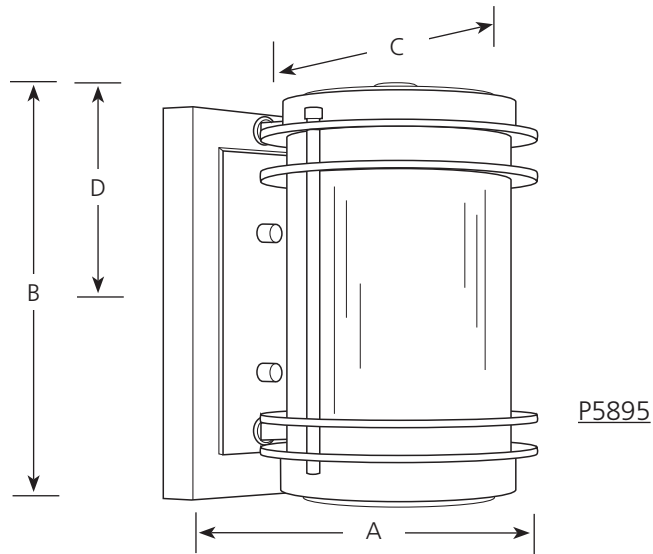

Type _____
 -108
 P5895
 P5896
 P5897

Finish			Dimensions (Inches)			
Catalog No.	Oil Rubbed Bronze	Lamping	A	B	C	D
P5895	-108	1 (m) 100w	6-1/2	9-3/4	8-1/2	5
P5896	-108	1 (m) 100w	8	11-3/4	10-1/4	6
P5897	-108	1 (m) 100w	9-3/4	13-1/4	12-1/4	6-3/4

Specifications:

General

- Outer clear glass cylinder:
 - P5895: 5" dia. x 8-1/8" T x 1/8" thick
 - P5896: 6-1/4" dia. x 10" T x 1/8" thick
 - P5897: 7-7/8" dia. x 11-3/8" T x 1/8" thick
- Inner Opal Glass Cylinder:
 - P5895: 3-7/8" dia. x 8-1/2" T x 1/8" thick
 - P5896: 5" dia. x 10-3/8" T x 1/8"
 - P5897: 6-1/2" dia. x 11-3/4" T x 1/8" thick
- Cylindrical styling
- Plated finish
- Die cast aluminum construction
- Matching post top, chain hung, and wall units available

Mounting

- Wall mounted
- Backplate covers a 4" recessed octagonal outlet box
- Backplate Dimensions:
 - P5895: 5" W x 9-3/8" T x 1" D
 - P5896: 5" W x 11-1/8" T x 1" D
 - P5897: 5" W x 12-1/2" T x 1" D

Electrical

- Ceramic medium based socket
- Pre-wired

Labeling

- UL-CUL wet location listed