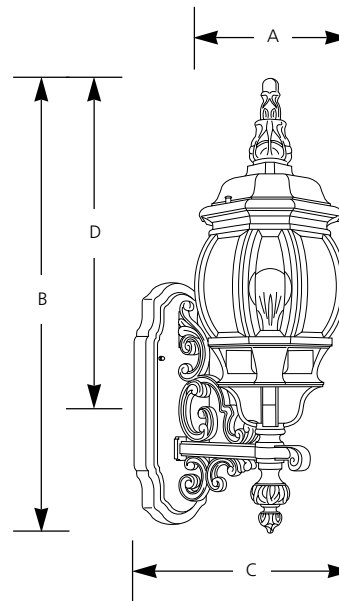

Type _____
 -30 -31
 P5878

Catalog No.	Finish		Lamping	Dimensions (Inches)			
	White	Black		A	B	C	D
P5878	-30	-31	1 (m) 100w	6-1/2	21-1/4	10	13-1/8

Specifications:

General

- Die-cast aluminum construction
- Solid brass interior components
- Cast Wall plate
- Clear beveled glass panels

Electrical

- Medium based porcelain socket

Labeling

- UL-CUL wet location listed

Mounting

- Wall mounted
- Covers standard junction box
- Mounting strap for outlet box and center cap nut furnished
- Back plate 4-1/2" w x 12" h