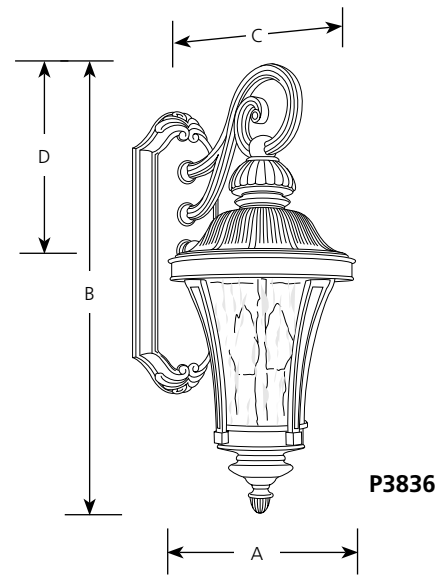

Catalog No.	Finish		Lamping	Dimensions (Inches)			
	Gilded Iron	Forged Bronze		A	B	C	D
P5835	-71	-77	2 (c) 60w	8	19-5/8	10-5/8	10-5/8
P5836	-71	-77	2 (c) 60w	8	19-5/8	10-5/8	8
P5837	-71	-77	3 (c) 60w	10	26	13	9-1/2
P5838	-71	-77	3 (c) 60w	10	24-1/2	13	14-7/8

Specifications:

General

- Cast Aluminum decorative roof
- Water seeded glass
 - P5835 and P5836 glass 6-1/2" dia. x 6-3/8" ht., 3-5/8" center hole
 - P5837 and P5838 glass 8" dia. x 8" ht., 4-1/2" center hole
- Hand painted finish
- Matching chain hung and post top units available

Mounting

- Wall mount
- Canopy covers standard 4" octagonal recessed outlet box
- Canopy is 13-5/8" dia. x 4-5/8" ht. x 1-1/8" deep
- Mounting hardware supplied

Electrical

- Pre-wired
- Candelabra based sockets with candle covers matching fixture finish