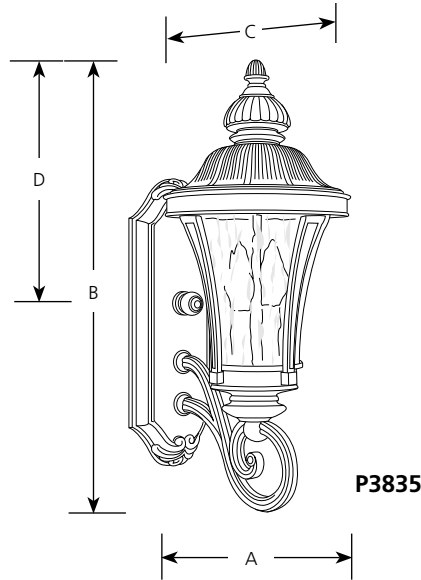

Type	_____	
	-71	-77
P5835	<input type="checkbox"/>	<input type="checkbox"/>
P5836	<input type="checkbox"/>	<input type="checkbox"/>
P5837	<input type="checkbox"/>	<input type="checkbox"/>
P5838	<input type="checkbox"/>	<input type="checkbox"/>

Catalog No.	Finish		Lamping	Dimensions (Inches)			
	Gilded Iron	Forged Bronze		A	B	C	D
P5835	-71	-77	2 (c) 60w	8	19-5/8	10-5/8	10-5/8
P5836	-71	-77	2 (c) 60w	8	19-5/8	10-5/8	8
P5837	-71	-77	3 (c) 60w	10	26	13	9-1/2
P5838	-71	-77	3 (c) 60w	10	24-1/2	13	14-7/8

Specifications:

General

- Cast Aluminum decorative roof
- Water seeded glass
 - P5835 and P5836 glass 6-1/2" dia. x 6-3/8" ht., 3-5/8" center hole
 - P5837 and P5838 glass 8" dia. x 8" ht., 4-1/2" center hole
- Hand painted finish
- Matching chain hung and post top units available

Mounting

- Wall mount
- Canopy covers standard 4" octagonal recessed outlet box
- Canopy is 13-5/8" dia. x 4-5/8" ht. x 1-1/8" deep
- Mounting hardware supplied

Electrical

- Pre-wired
- Candelabra based sockets with candle covers matching fixture finish