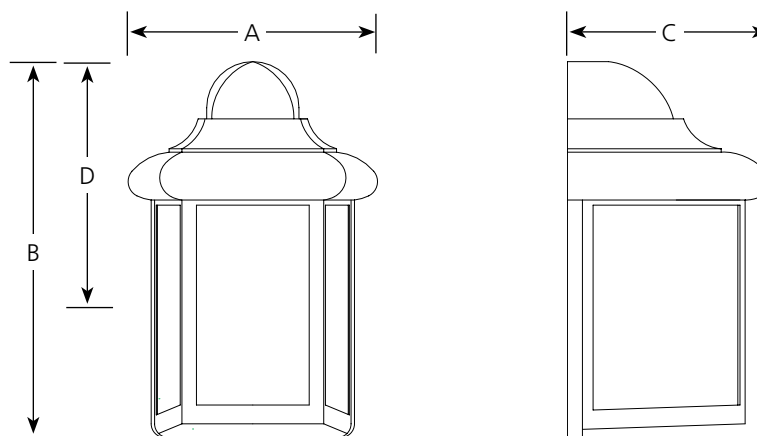

Specifications:

General

- Rectangular wall lantern with stepped roof
- Matte white acrylic panels:
 - Front panel - 3" W x 5-1/8" ht.
 - Side panels - 3-1/4" W x 5-1/8" ht.
- Lamp (by others) is a 13 watt CFL with a GU24 base
- Painted Antique Bronze (-20), White (-30), or Black(-31) finishes
- Cast aluminum construction
- Title 24 compliant

Mounting

- Wall mounted
- Unit covers a standard 4" hexagonal recessed outlet box
- Mounting strap for outlet box included

Electrical

- GU24 base socket
- Pre-wired

Labeling

-  us wet location listed
- Title 24 compliant