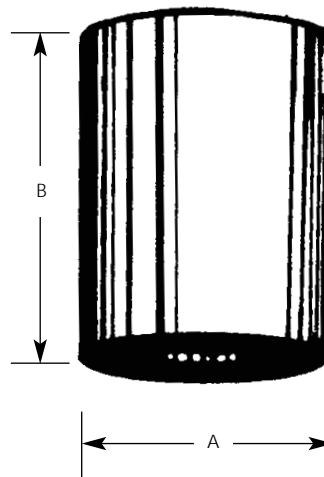

Type _____
 -20 -30 -31
 P5774

Catalog No.	Finish			Lamping	Dimensions (Inches)	
	Bronze	White	Black		A	B
P5774	-20	-30	-31	1-75PAR30 or BR30	5	6-1/2

Specifications:

General

- One piece Aluminum construction with sealed top
- Powder coat Bronze (-20), White (-30) or Black (-31) outer finishes
- Interior finish matches exterior finish

Electrical

- Medium based ceramic socket with nickel plated brass screw shell
- Pre-wired

Labeling

- UL-CUL listed

Mounting

- Ceiling mount
- Covers standard outlet box
- Outlet box mounting strap included