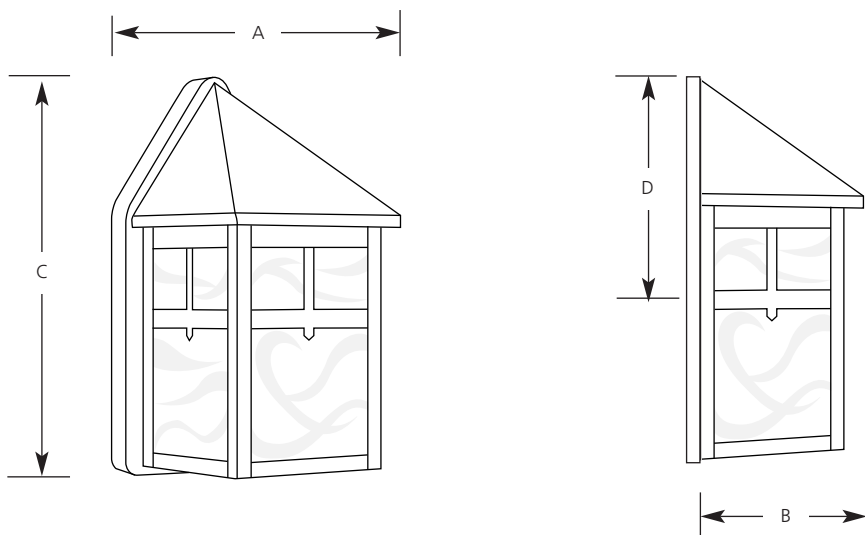

Type _____
 -33
 P5760

Catalog No.	Finish Cobble- stone	Lamping	Dimensions (Inches)			
			A	B	C	D
P5760	-33	1-7w CF	4-1/2	4-3/4	8-1/2	5-1/8

Specifications:

General

- Hand-painted Cobblestone (-33) finish
- Light Honey Art glass panels: 5-1/8" ht., 3-15/16" W
- All-brass construction
- Matching post top unit available

Mounting

- Wall mount
- Covers outlet box
- Outlet box strap with center lock-up provided

Electrical

- Compact fluorescent sockets
 - 7w - G23
- Ballast - 120-volt normal power factor
- Minimum starting temperature - 0° F