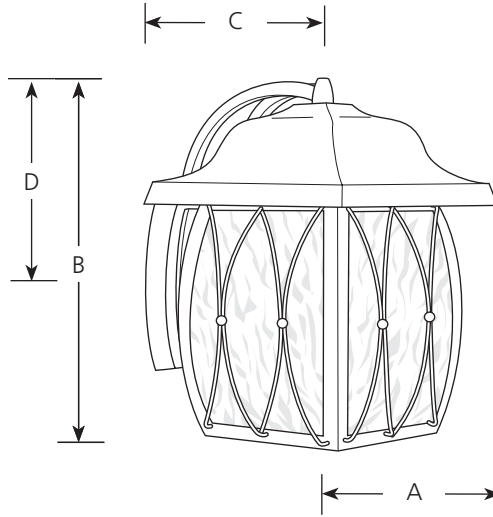

Type \_\_\_\_\_  
 -20  
 P5699

Catalog No	Finish		Lamping	Dimensions (Inches)			
	Antique Bronze			A	B	C	D
P5699	-20		1-100w med	10	14	12-3/8	8-1/2

**Specifications:**

General

- Square country manor styling with roof
- Antique distressed glass panels: 7-5/8" w x 9-1/8" ht.
- Curved wire details over glass panels
- Cast aluminum construction
- Painted or acid antique bronze finish

Electrical

- Pre-wired

Labeling

-  wet location listed

Mounting

- Wall mount
- Square wall canopy covers a standard recessed 4" octagonal outlet box
- Backplate: 5-1/2" x 7-1/2" x 1"
- Mounting strap for outlet box included.