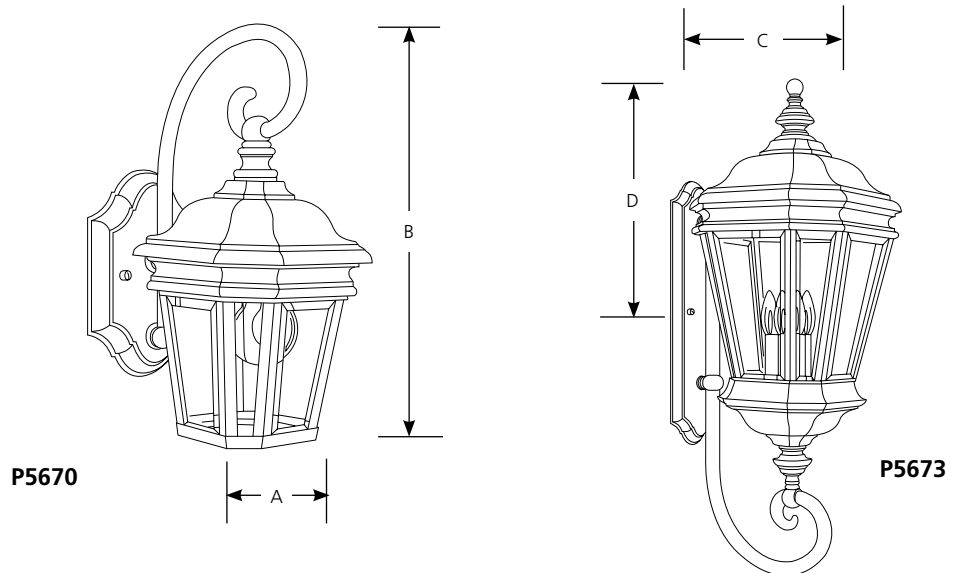

Type \_\_\_\_\_

-108

- P5670
- P5671
- P5672
- P5673

Catalog No.	Finish	Lamping	Dimensions (Inches)			
	Oil Rubbed		A	B	C	D
P5670	Bronze	1 (m) 100w	6-1/2	12-1/2	8-3/4	8
P5671	-108	2 (c) 60w	10	16-3/4	11-1/8	9-5/8
P5672	-108	3 (c) 60w	11-1/8	28-7/8	12-1/2	11-5/8
P5673	-108	4 (c) 60w	13-5/8	32-3/4	14-3/4	14-3/4

**Specifications:**

General

- Die cast aluminum exterior construction
- Solid brass interior components
- Oil Rubbed Bronze finish is painted, with powder coat base
- Clear beveled glass panels
  - P5670: (small) 4-7/16" ht., 1-3/8" top width, 15/16" bottom width; (large) 4-7/16" ht., 2-3/4" top width, 1-15/16" bottom width
  - P5671: (small) 6-1/4" ht., 1-11/16" top width, 1-5/16" bottom width; (large) 6-1/4" ht., 3-7/8" top width, 2-7/8" bottom width; (door) 5-9/16" ht., 3-5/8" top width, 2-11/16" bottom width
  - P5672: (small) 9-1/4" ht., 2-7/16" top width, 1-3/16" bottom width; (large) 9-3/16" ht., 4-7/8" top width, 2-3/4" bottom width; (door) 8-11/16" ht., 4-7/8" top width, 2-3/4" bottom width
  - P5673 (small) 9-13/16" ht., 3" top width, 1-5/8" bottom width; (large) 9-3/4" ht., 6" top width, 3-5/8" bottom width; (door) 9-3/16" ht., 5-7/8" top width, 3-3/4" bottom width
- P5671, P5672, and P5673 have hinged door for easy re-lamping
- Glass panels removable
- Heavy support arm
- Companion chain hung, and post mount lanterns

Mounting

- Wall mount
- Covers outlet box
- Mounting strap for outlet box included for P5670, P5671, and P5672
- Support bracket for P5673 included for easy one person mounting
- P5670 Canopy 4-1/2" W., 7" h.
- P5671 Canopy 4-1/2" W., 9" h.
- P5672 Canopy 4-1/2" W., 14-1/4" h.
- P5673 Canopy 4-1/2" W., 17-5/8" h.

Electrical

- Ceramic medium base socket, P5670
- Candelabra base sockets, P5671, P5672, and P5673
- Painted metal candle sleeves
- Pre-wired

Labeling

- UL-CUL wet location listed

Progress Lighting  
701 Millennium Blvd.  
Greenville, South Carolina  
29607