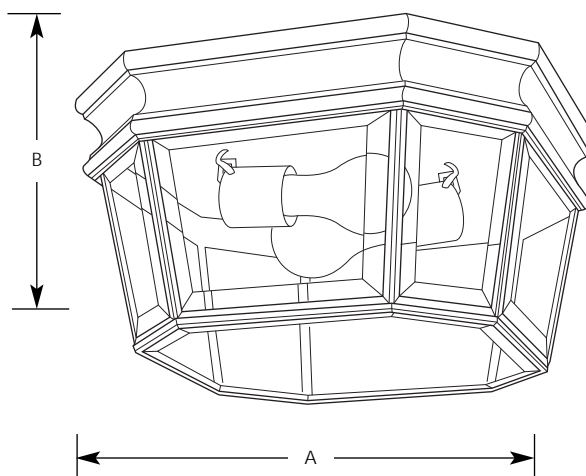

Type _____
 -33 -50 -108
 P5535

Catalog No.	Finish			Lamping	Dimensions (Inches)	
	Cobble-stone	Golden Baroque	Oil Rubbed Bronze		A	B
P5535	-33	-50	-108	2 (m) 75w	11-3/4	6-1/4

Specifications:

General

- Clear beveled glass.
- Solid brass interior components
- Die cast exterior construction
- Cobblestone (-33) and Golden Baroque (-50) finishes are painted, Oil Rubbed Bronze (-108) is plated
- Companion post top, chain hung, and wall units

Mounting

- Flush ceiling
- Ceiling pan covers a standard recessed 4" hexagonal outlet box
- Mounting strap included

Electrical

- Ceramic medium based sockets
- Pre-wired

Labeling

- UL-CUL damp location listed