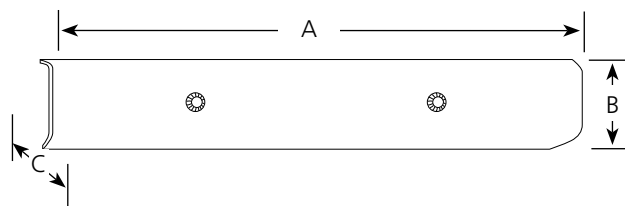

Type _____

-30

P3110

P3111

Finish

Dimensions (Inches)

Catalog No.	Finish		Dimensions (Inches)			
	White	Lamping	A	B	C	D
P3110	-30	4 (m) 75w	24	4-1/4	4-3/4	
P3111	-30	2 (m) 75w	14	4-1/2	4-5/8	

Specifications:

General

- White bent glass
- Glass mounts on back plate with white metal knobs
- 1/2" round KO supplied in back plate for a pull chain switch
- Steel construction
- Painted white finish

- Backplate covers a standard 4" recessed octagonal outlet box
- P3110 backplate is 13-3/8" W x 4-1/4" T x 4-7/8" deep
- P3111 backplate is 14-1/2" sq. x 1-1/8" deep
- Mounting strap supplied

Mounting

- Wall mounted

Electrical

- Pre-wired
- Medium based ceramic sockets

Labeling

- UL-CUL listed