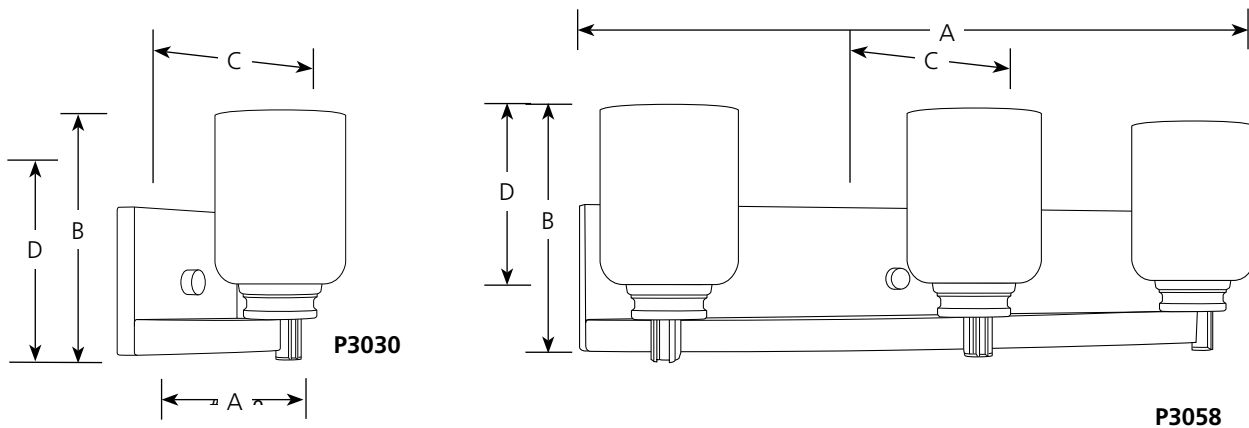

Incandescent

Orbitz

Bath & Vanity

Catalog No.	Finish		Lamping	Dimensions (Inches)			
	Brushed Nickel	Antique Bronze		A	B	C	D
P3030	-09	-20	1 (m) 100w	5-1/2	7-1/4	6	5
P3057	-09	-20	2 (m) 100w	13	7-1/4	6-1/4	5
P3058	-09	-20	3 (m) 100w	21-3/4	7-1/4	8-1/4	5

Specifications:

General

- Opal etched glass shade: 4" dia.
- Full length backplate
- Plated Brushed Nickel (-09) finish
- Painted Antique Bronze (-20) finish
- Steel construction
- Mounts in "up" or "down" position
- Companion Bath and Vanity, Chandelier, Close-to-ceiling, Pendant, fixtures are available

Electrical

- Medium base ceramic sockets
- Pre-wired
- Threaded socket ring secures glass

Labeling

- UL-CUL Damp location listed

Mounting

- Wall mount
- Back plate covers a standard 4" hexagonal recessed outlet box
- P3030: 5-5/8" W., 4-1/2" ht., 5/8" depth
- P3057: 12-1/4" W., 4-1/2" ht., 5/8" depth
- P3058: 21" W., 4-1/2" ht., 5/8" depth
- Mounting strap for outlet box included