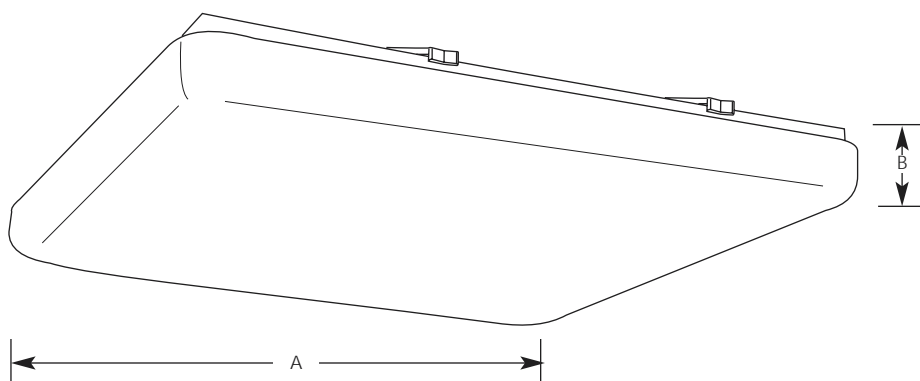

Type _____

-30

P7380

Catalog No.	Finish White	Lamping	Dimensions (Inches)	
			A	B
P7380	-30	1-32w & 1-40w	19	3-1/8

Specifications:

General

- White acrylic diffuser
- Diffuser is locked to pan with swing action latches
- White steel fitter pan
- ADA approved when wall mounted