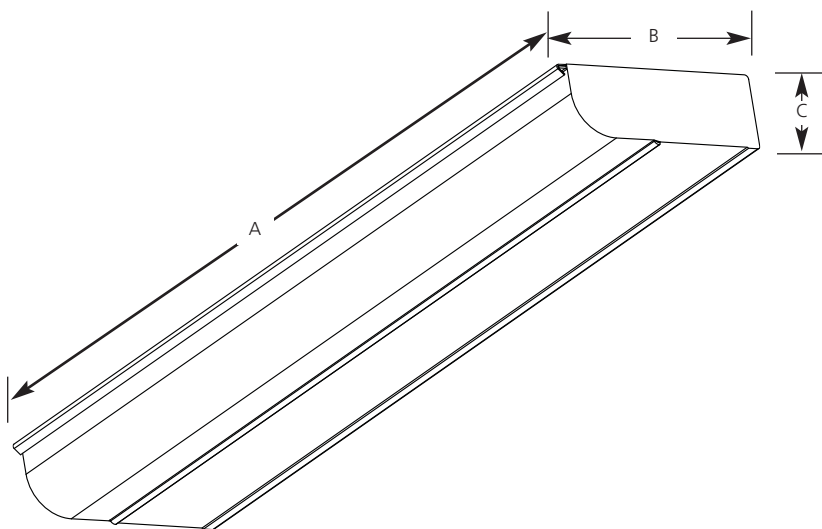

Type _____

-30WB

P7201

Catalog No.	Finish White	With Lamp	Lamping	Dimensions (Inches)		
				A	B	C
P7201	-30WB	Yes	1-F15w T8	18-1/4	1-3/8	4

Specifications:

General

- Ideal for closets and utility applications where high efficacy lighting and covered lamp is required
- Post painted baked enamel white metal chassis
- Smooth, white acrylic diffuser snaps into place
- Tool-free maintenance
- High efficacy 15W T8 lamp included

Mounting

- Universal keyhole slot pattern accommodates mounting to wall box in various orientations
- Keyhole slots on 8-7/8" spacing located on bottom

Electrical

- 120V NPF magnetic ballast
- 1/2" knock outs located at ends (1 each), back (3), and bottom (2)