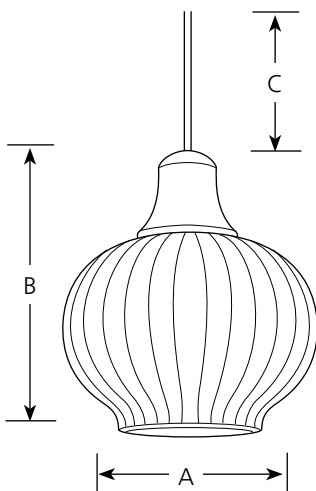

Incandescent  
Halogen

**Illuma-Flex® Mini Pendant**  
Onion Glass Low Voltage

**Track**

	Type					
	-09A	-174A	-09R	-174R	-09W	-174W
P6170	<input type="checkbox"/>	<input type="checkbox"/>	<input type="checkbox"/>	<input type="checkbox"/>	<input type="checkbox"/>	<input type="checkbox"/>

Catalog No.	Finish		Glass Shade	Lamping	Dimensions (Inches)		
	Brushed Nickel	Urban Bronze			A	B	C
P6170	-09A	-174A	Amber	12v T4 50w (Incl)	4-1/2	4-3/4	72
P6170	-09R	-174R	Red	12v T4 50w (Incl)	4-1/2	4-3/4	72
P6170	-09W	-174W	White	12v T4 50w (Incl)	4-1/2	4-3/4	72

**Specifications:**

General

- Flex track mini-pendant
- Onion style rigid glass with white interior
- Plated brushed nickel (-09) or urban bronze (-174) finish
- One 50w T4 lamp included
- Mounts anywhere along Illuma-Flex track sections, or on monopoints
- Includes adapter that allows unit to be mounted to P8516 transformer for Alpha track system also.

Mini pendant Support

- A small wiring compartment is located just below the fitter to allow adjustment of cord length
- Cord is Teflon coated copper wire with a silicon sleeve that matches the finish

Electrical