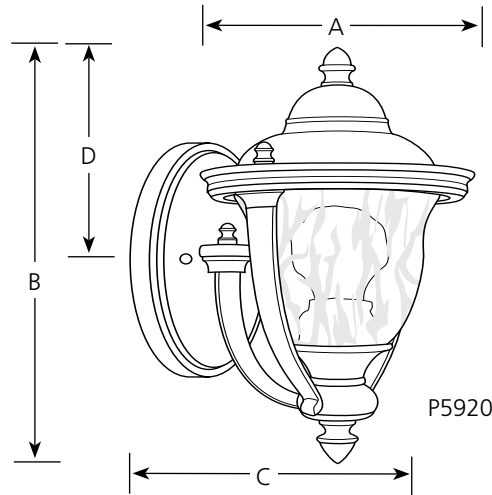

Type \_\_\_\_\_

- 108
- P5920
- P5921

**Finish**

Catalog No.	Oil Rubbed Bronze	Lamping	Dimensions (Inches)			
			A	B	C	D
P5920	-108	1 (m) 100w	6-7/8	11	8	5-1/4
P5921	-108	2 (c) 60w	8-3/4	13-7/8	8-1/4	6-3/4

**Specifications:**

General

- Round stepped cast roof
- Cast yoke straps
- Water glass urn enclosure
- Die cast aluminum construction
- Plated oil rubbed bronze (-108) finish
- Companion lantern, post top and chain hung fixtures are available

Mounting

- Wall mount
- Canopy covers standard 4" recessed octagonal outlet box

Electrical

- Phenolic candelabra based sockets on P5921
- Medium based ceramic socket on P5920
- Pre-wired

Labeling

- UL-CUL wet location listed