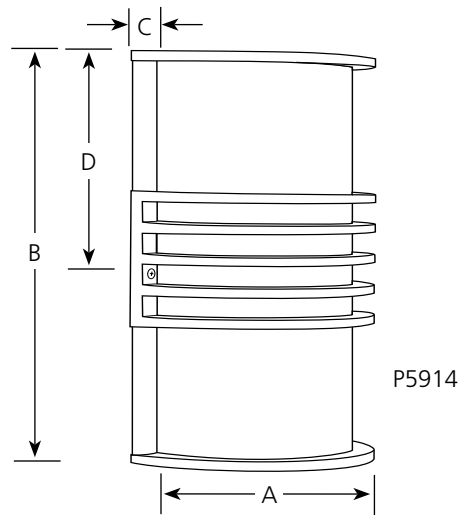

Type	_____	
	-16	-20
P5914	<input type="checkbox"/>	<input type="checkbox"/>
P5915	<input type="checkbox"/>	<input type="checkbox"/>

Catalog No.	Finish		Lamping	Dimensions (Inches)			
	Satin Aluminum	Antique Bronze		A	B	C	D
P5914	-16	-20	1-26w CFL	5-3/8	10-1/4	4	5
P5915	-16	-20	2-26W CFL	5-3/8	16-7/8	4	8-3/8

Specifications:

General

- White acrylic half cylinder diffusers
- Die cast aluminum accents top, middle, bottom, and sides
- Top and bottom closures can be removed for indoor use with up and down lighting
- Indoor or outdoor (with top and bottom closures in place)
- Lamps (by others) are 26 watt spiral CFL's with a GU24 base
- Painted Satin Aluminum (-16), or Antique Bronze (-20) finish
- Back plate is white painted steel
- Title 24 compliant
- ADA (American with Disabilities Act) compliant

Mounting

- Wall mounted, vertical or horizontal
- Back plate covers a standard 4" hexagonal recessed outlet box
- Mounting strap for outlet box included

Electrical

- GU24 base socket
- Pre-wired

Labeling

- UL-CUL listed
- Wet location listed (only with top and bottom closures in place)