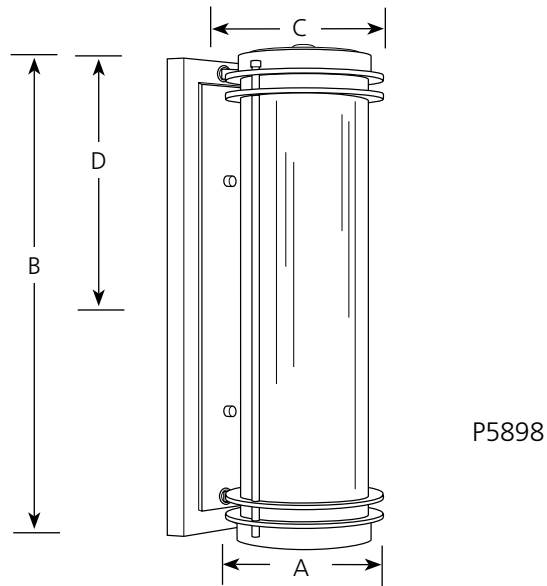

Type \_\_\_\_\_  
 -108  
 P5898   
 P5899

Catalog No.	Finish		Lamping	Dimensions (Inches)			
	Oil Rubbed Bronze			A	B	C	D
P5898	-108		2 (m) T10 40w	6-1/2	20-1/8	8-1/2	10-1/4
P5899	-108		2 (m) 75w	8	24	10-3/8	12-1/4

**Specifications:**

General

- Outer clear glass cylinder:
  - P5898: 5" dia. x 18-1/2" T x 1/8" thick
  - P5899: 6-1/4" dia. x 22-1/4" T x 1/8" thick
- Inner Opal Glass Cylinder:
  - P5898: 3-7/8" dia. x 18-3/4" T x 1/8" thick
  - P5899: 5" dia. x 22-5/8" T x 1/8" thick
- Cylindrical styling
- Painted finish
- Die cast aluminum construction
- Matching post top, chain hung, and wall units available

Mounting

- Wall mounted
- Backplate covers a 4" recessed octagonal outlet box
- Backplate Dimensions:
  - P5898: 5" W x 19-3/4" T x 1" deep
  - P5899: 5" W x 23-3/8" T x 1" deep

Electrical

- Ceramic medium based sockets
- Pre-wired