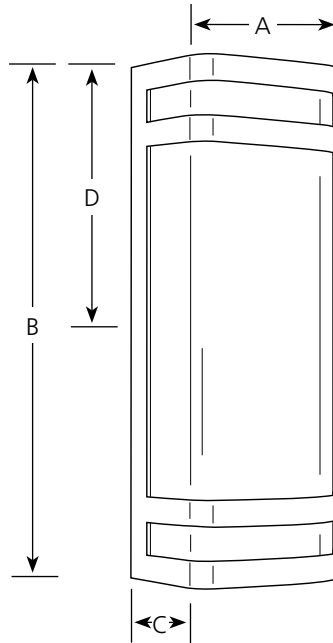

Type \_\_\_\_\_  
-09    -20  
P5806       

**Finish**

Catalog No.	Finish			Dimensions (Inches)			
	Brushed Nickel	Antique Bronze	Lamping	A	B	C	D
P5806	-09	-20	2-18w CFL	5-5/8	16-1/8	4	8

**Specifications:**

General

- White polycarbonate soft rectangular diffuser: 5-3/8" W x 16" L x 3-3/4" T
- Die cast aluminum trim top, sides and bottom
- Top of diffuser is closed in white polycarbonate and bottom is open for up and down lighting
- Indoor or outdoor use
- Lamps (by others) are 18 watt spiral CFL's with a GU24 base
- Plated Brushed Nickel (-09), or painted Antique Bronze (-20) finish
- Back plate is white painted steel
- Title 24 compliant
- ADA (American with Disabilities Act) compliant

Mounting

- Wall mounted
- Back plate covers a standard 4" hexagonal recessed outlet box
- Mounting strap for outlet box included

Electrical

- GU24 base socket
- Pre-wired

Labeling

-  wet location listed