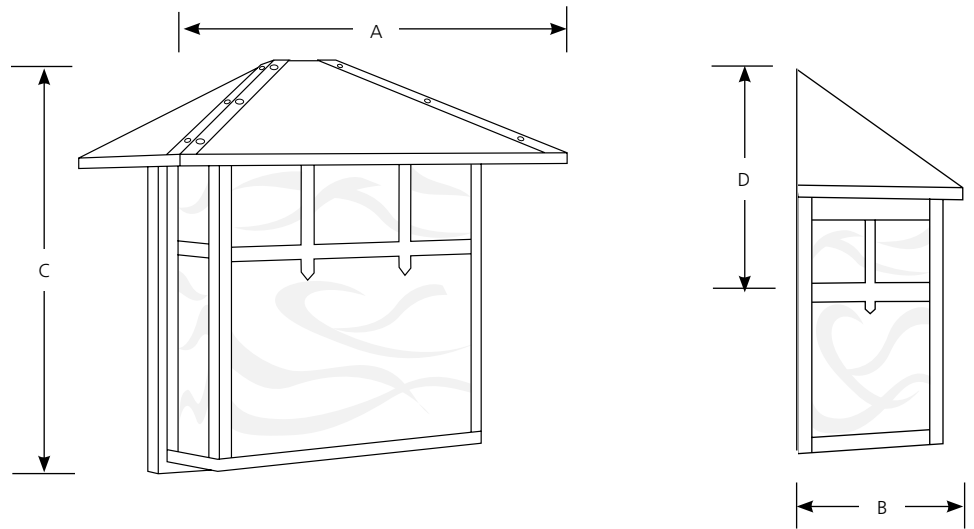

Incandescent

Mission

Outdoor

Type \_\_\_\_\_  
-46  
P5768

Catalog No.	Finish	Lamping	Dimensions (Inches)			
	Weathered Bronze		A	B	C	D
P5768	-46	2-60w A19	13-3/4	4-1/2	11-3/4	7

**Specifications:**

General

- Painted Weathered Bronze (-46) finish
- White Art with Honey Swirl glass panels: 8-1/8" sq (front)
- All-brass construction
- Matching post top unit available

Electrical

- Medium based sockets
- Ceramic with nickel-plated brass screw shell

Labeling

- UL-CUL wet location listed

Mounting

- Wall mount
- Covers outlet box
- Outlet box strap with center lock-up provided