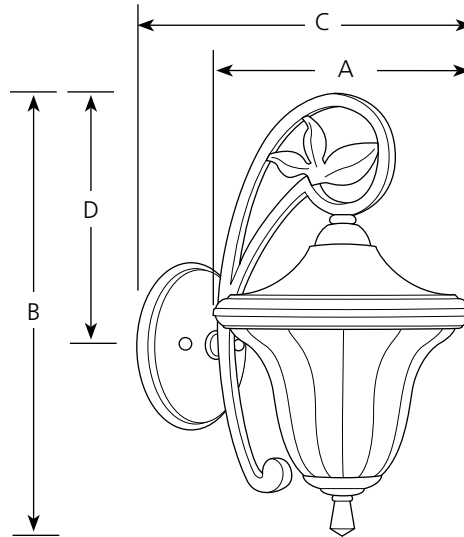

Type _____

-84

P5742

P5743

Finish

Dimensions (Inches)

Catalog No.	Finish		Dimensions (Inches)			
	Expresso	Lamping	A	B	C	D
P5742	-84	1 (m) 75w	8	13-3/4	10-1/2	7-1/2
P5743	-84	1 (m) 100w	9-1/8	15-1/4	12-1/4	7-7/8

Specifications:

General

- Weathered sandstone glass:
 - P5742: 7" dia. x 5" T, 7/8" dia. center hole
 - P5743: 8" dia. x 6" T, 7/8" dia. center hole
- Square arm tubing with leaf accents
- Hand painted finish
- Aluminum and steel construction
- Companion wall, chain hung, and post top units

Mounting

- Wall mounted
- Backplate for P5742 & P5743 is 6-1/2" dia. x 1-3/16" deep
- Canopy covers a standard 4" hexagonal
- Mounting strap for outlet box included

Electrical

- Ceramic medium based socket
- Pre-wired