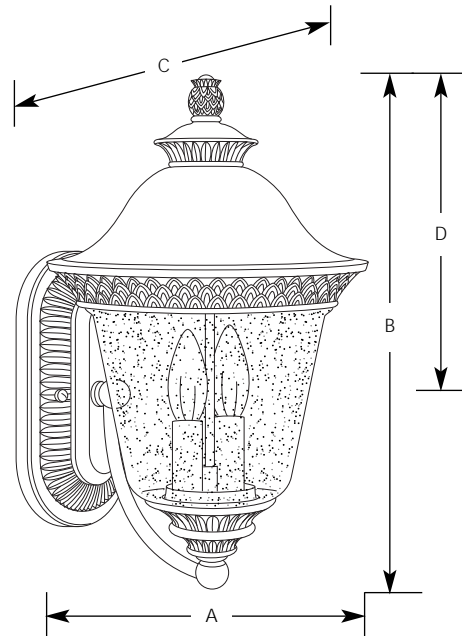

Type _____
 -86
 P5718

Catalog No.	Finish	Lamping	Dimensions (Inches)			
	Burnished Chestnut		A	B	C	D
P5718	-86	2(c) 60w	9-1/4	15-1/4	10-1/4	9-3/4

Specifications:

General

- Clear seeded glass
- Pineapple accents
- Non ferrous material construction
- Hand painted burnished chestnut finish
- Companion post top, chain hung, and wall units

Mounting

- Wall mounted outdoor
- Covers standard recessed octagonal outlet box
- Mounting strap for outlet box included

Electrical

- Phenolic candelabra based sockets with candle covers that match fixture finish
- Pre-wired

Labeling

- UL-CUL wet location listed