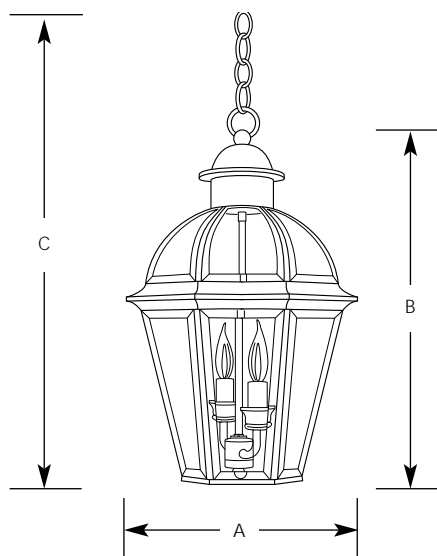

Type	_____		
	-10	-20	-25
P5531	<input type="checkbox"/>	<input type="checkbox"/>	<input type="checkbox"/>

Catalog No.	Finish			Lamping	Dimensions (Inches)		
	Polished Brass	Antique Brass	Acid Verde		A	B	C
P5531	-10	-20	-25	3 (c) 60w	12-1/2	20-1/2	47

**Specifications:**

General

- Polished Brass (-10), Antique Bronze (-20) and Acid Verde (-25) finishes
- White candle covers on Polished Brass and Acid Verde fixtures
- Ivory candle covers on Antique Bronze fixture
- Solid brass bound in frame
- Bound beveled clear glass
- Matching wall and post units available

Electrical

- Phenolic candelabra sockets

Labeling

- UL-CUL damp location listed

Mounting

- Chain hung
- 24" brass chain
- 10 feet of wire supplied
- Matching canopy with mounting strap for outlet box
- Covers standard outlet box
- Canopy 5" dia.