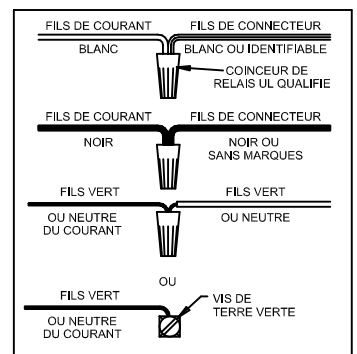

Assembly & Installation Instructions

CAUTION: Read instructions carefully and turn electricity off at main circuit breaker panel before beginning installation.

WARNING - If any Special Control Devices are used with this Fixture, Follow the Instructions Carefully to assure full compliance with N.E.C. requirements. If there are any questions, contact a Qualified Electrical Contractor.

CAUTION - All glass is fragile, use care when handling Glass Shade and lamps.

WARNING - This product contains chemicals known to the State of California to cause cancer, birth defects and /or other reproductive harm. Thoroughly wash hands after installing, handling, cleaning, or otherwise touching this product.

ASSEMBLY STEPS:

PASOS PARA ENSAMBLAR:

MODE D'ASSEMBLAGE:

1. A → B
2. E → C
3. D,E → C
4. G,H → I
5. F → I

Instrucciones de ensamblaje e instalación

Precaución: Lea cuidadosamente las instrucciones y desconecte la electricidad del cortacircuitos principal antes de iniciar la instalación.