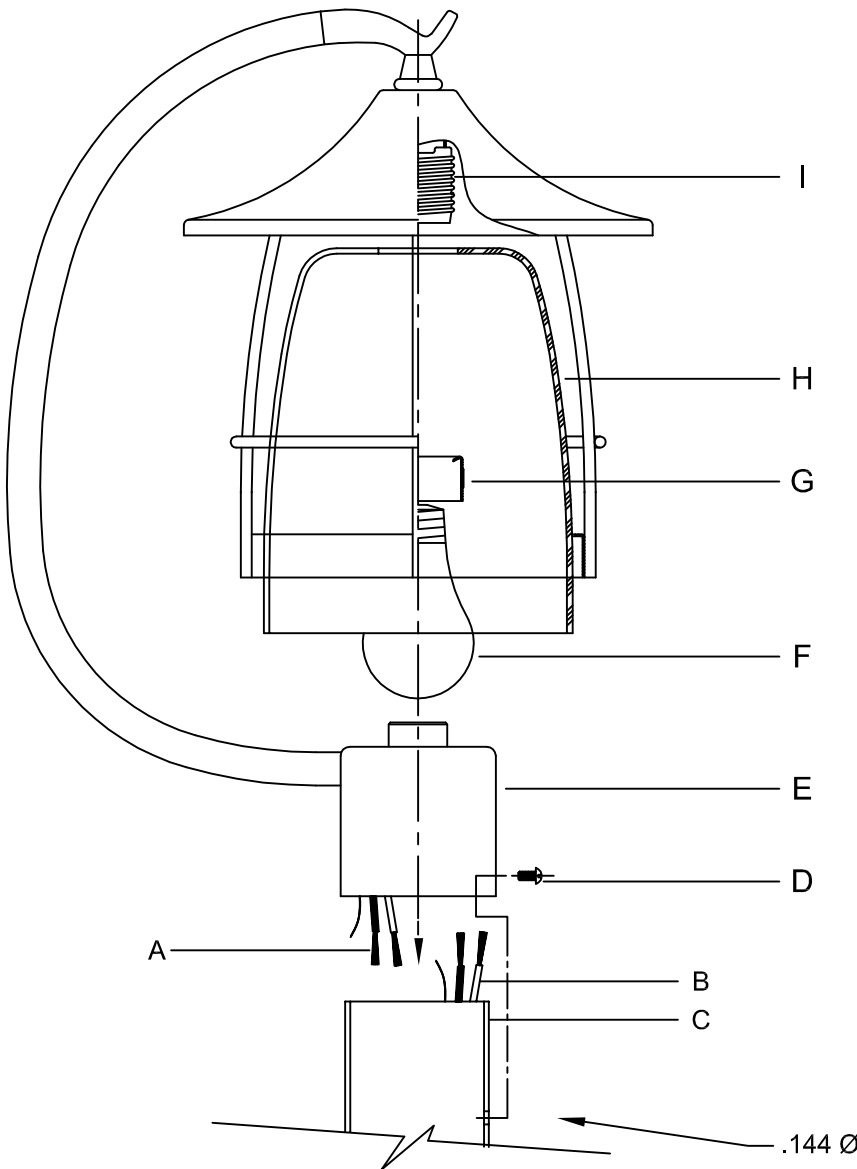

Assembly & Installation Instructions

CAUTION: Read instructions carefully and turn electricity off at main circuit breaker panel before beginning installation.

WARNING - If any Special Control Devices are used with this Fixture, Follow the Instructions Carefully to assure full compliance with N.E.C. requirements. If there are any questions, contact a Qualified Electrical Contractor.

ASSEMBLY STEPS:

PASOS PARA ENSAMBLAR:

MODE D'ASSEMBLAGE:

1. A → B
2. E → C
3. D,E → C
4. G,H → I
5. F → I

Instrucciones de ensamblaje e instalación

Precaución: Lea cuidadosamente las instrucciones y desconecte la electricidad del cortacircuitos principal antes de iniciar la instalación.