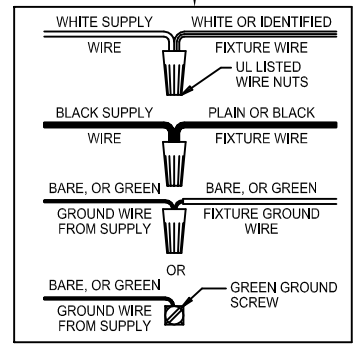

Assembly & Installation Instructions

CAUTION: Read instructions carefully and turn electricity off at main circuit breaker panel before beginning installation.

WARNING - If any Special Control Devices are used with this Fixture, Follow the Instructions Carefully to assure full compliance with N.E.C. requirements. If there are any questions, contact a Qualified Electrical Contractor.

CAUTION - All glass is fragile, use care when handling Glass Shade and lamps.

WARNING - This product contains chemicals known to the State of California to cause cancer, birth defects and /or other reproductive harm. Thoroughly wash hands after installing, handling, cleaning, or otherwise touching this product.

ASSEMBLY STEPS:

PASOS PARA ENSAMBLAR:

MODE D'ASSEMBLAGE:

1. A → B
2. E → C
3. D,E → C
4. G,H → I
5. F → I