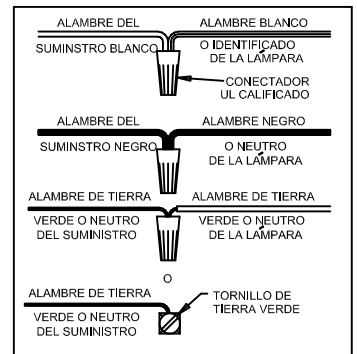

Assembly & Installation Instructions

CAUTION: Read instructions carefully and turn electricity off at main circuit breaker panel before beginning installation.

WARNING - If any Special Control Devices are used with this Fixture, Follow the Instructions Carefully to assure full compliance with N.E.C. requirements. If there are any questions, contact a Qualified Electrical Contractor.

CAUTION - All glass is fragile, use care when handling Glass Shade and lamps.

WARNING - This product contains chemicals known to the State of California to cause cancer, birth defects and /or other reproductive harm. Thoroughly wash hands after installing, handling, cleaning, or otherwise touching this product.

ASSEMBLY STEPS:

PASOS PARA ENSAMBLAR:

MODE D'ASSEMBLAGE:

1. A → B
2. E → C
3. D,E → C
4. G,H → I
5. F → I