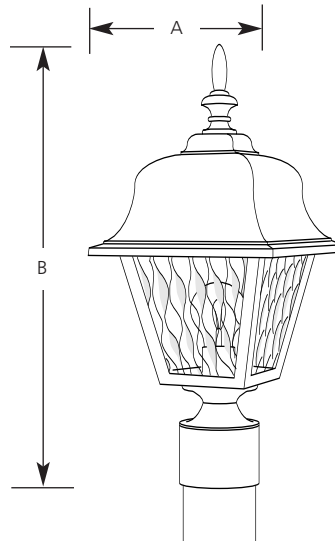

Type _____
 -25 -30 -31
 P5456

Catalog No.	Finish			Lamping	Dimensions (Inches)	
	Verde	White	Black		A	B
P5456	-25	-30	-31	1-100w A19	8	18

Specifications:

General

- Verde (-25), White (-30) or Black (-31) finishes
- Clear beveled acrylic panels
- Polypropylene construction
- Captive hinged top for relamping
- Matching ceiling and wall mounted units available

Electrical

- Medium based socket
 - Porcelain with nickel-plated brass screw shell

Labeling

- UL-CUL wet location listed

Mounting

- Post top – fitter for 3" post or pedestal mount
- Covers outlet box
- Mounting strap for outlet box and cap nuts furnished