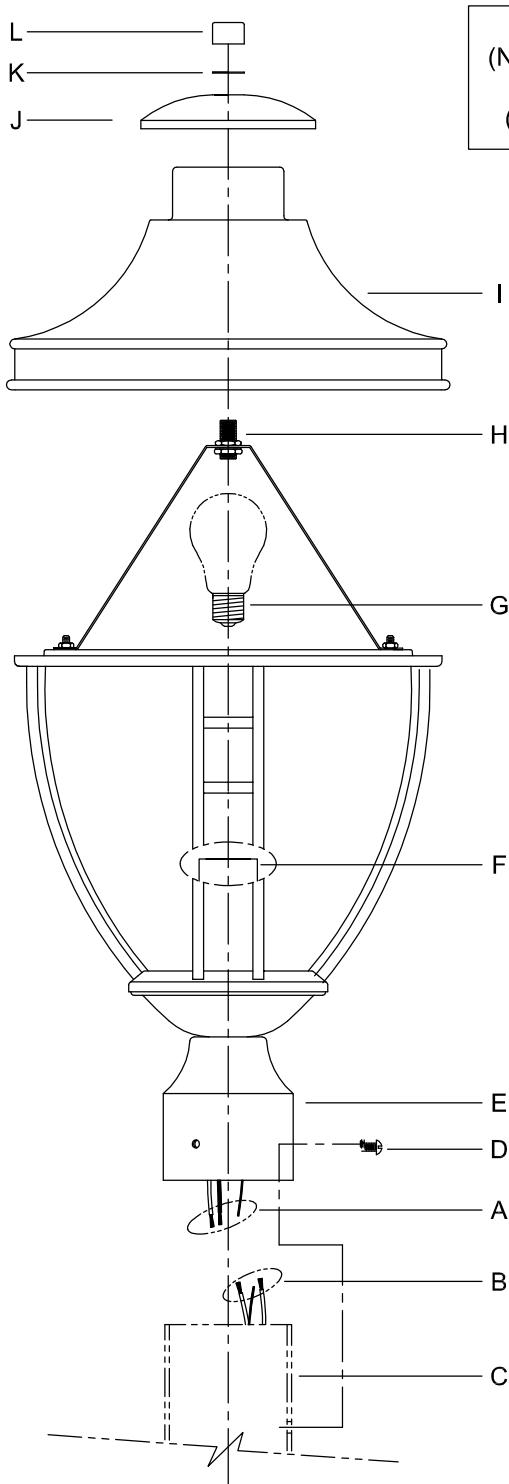

Assembly & Installation Instructions

CAUTION: Read instructions carefully and turn electricity off at main circuit breaker panel before beginning installation.

5402

WARNING - If any Special Control Devices are used with this Fixture, Follow the Instructions Carefully to assure full compliance with N.E.C. requirements. If there are any questions, contact a Qualified Electrical Contractor.

C, B & G
(NOT FURNISHED)
(NO INCLUIDA)
(NON FOURNIE)

ASSEMBLY STEPS:

PASOS PARA ENSAMBLAR:

MODE D'ASSEMBLAGE:

1. A → B
2. E → C
3. D → E,C
4. G → F
5. I,J,K,L → H

Instrucciones de ensamblaje e instalación

Precaución: Lea cuidadosamente las instrucciones y desconecte la electricidad del cortacircuitos principal antes de iniciar la instalación.