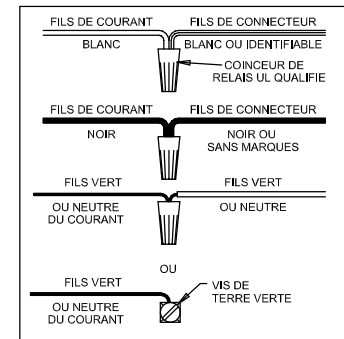

Assembly & Installation Instructions

CAUTION: Read instructions carefully and turn electricity off at main circuit breaker panel before beginning installation.

5402

WARNING - If any Special Control Devices are used with this Fixture, Follow the Instructions Carefully to assure full compliance with N.E.C. requirements. If there are any questions, contact a Qualified Electrical Contractor.

CAUTION - All glass is fragile, use care when handling Glass component(s) and or Lamp(s).

WARNING - This product contains chemicals known to the State of California to cause cancer, birth defects and /or other reproductive harm. Thoroughly wash hands after installing, handling, cleaning, or otherwise touching this product.

C, B & G
(NOT FURNISHED)
(NO INCLUIDA)
(NON FOURNIE)

ASSEMBLY STEPS:

PASOS PARA ENSAMBLAR:

MODE D'ASSEMBLAGE:

1. A → B
2. E → C
3. D → E,C
4. G → F
5. I,J,K,L → H