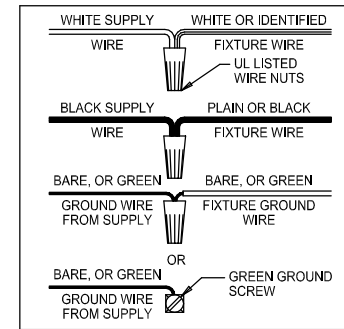

Assembly & Installation Instructions

CAUTION: Read instructions carefully and turn electricity off at main circuit breaker panel before beginning installation.

5402

WARNING - If any Special Control Devices are used with this Fixture, Follow the Instructions Carefully to assure full compliance with N.E.C. requirements. If there are any questions, contact a Qualified Electrical Contractor.

C, B & G
(NOT FURNISHED)
(NO INCLUIDA)
(NON FOURNIE)

ASSEMBLY STEPS:

PASOS PARA ENSAMBLAR:

MODE D'ASSEMBLAGE:

1. A → B
2. E → C
3. D → E,C
4. G → F
5. I,J,K,L → H

Instrucciones de ensamblaje e instalación

Precaución: Lea cuidadosamente las instrucciones y desconecte la electricidad del cortacircuitos principal antes de iniciar la instalación.