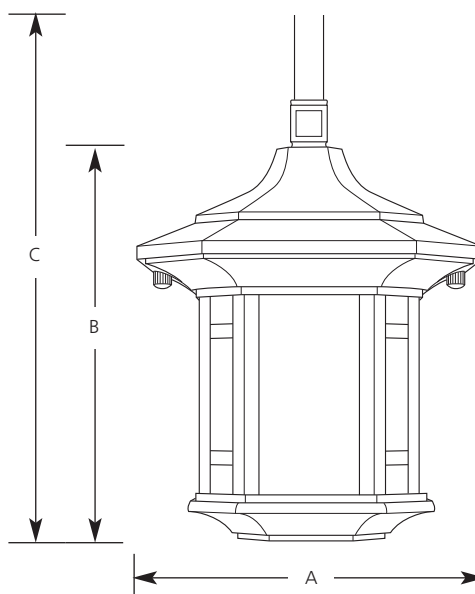

Type _____
 -46
 P5037

Catalog No.	Finish Weathered Bronze	Lamping	Dimensions (Inches)		
			A	B	C
P5037	-46	1 (m) 100w	6-3/4	8-3/4	64-1/4

Specifications:

General

- Tiffany glass: 2-5/8" w x 4-1/8" ht. (large glass); 1-1/32" w x 4-1/8" ht. (small glass)
- Square shape
- Steel construction
- 90° hang straight swivel
- Two 12" and two 15" sections of matching stem supplied. Stems have internal thread couplers to attain various desired lengths.

Electrical

- Medium based porcelain socket
- 10 feet of wire
- Pre-wired

Labeling

- UL-CUL listed

Mounting

- Chain hung ceiling mount
- Covers outlet box
- Mounting strap for outlet box included
- Canopy 4-1/2" wide