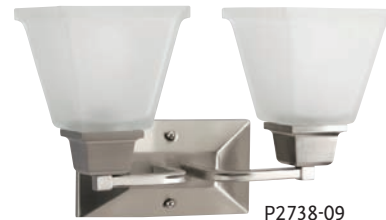

CLEAN LINEAR FORMS OFFERS A MODERN INTERPRETATION OF TWO BLENDED STYLES – CRAFTSMAN AND MISSION. SQUARE ETCHED GLASS SHADES GIVES NOD TO A CLASSIC FEEL.

P2733-09

P2733-74

P2738-74

P2738-09

P2745-09

P2743-74

P2743-09

Chandelier

pg 114

Close-to-ceiling

pg 200

ONE-LIGHT BATH

P2733-09 Brushed Nickel
P2733-74 Venetian Bronze
 Size: 5-1/2" W., 10-1/8" ht.
 Extends 7-1/8".
 Lamp: One medium base lamp, 100w max.

TWO-LIGHT BATH

P2738-09 Brushed Nickel
P2738-74 Venetian Bronze
 Size: 14-1/4" W., 9" ht.
 Extends 7-1/8".
 Lamps: Two medium base lamps, each 100w max.

THREE-LIGHT BATH

P2743-09 Brushed Nickel
P2743-74 Venetian Bronze
 Size: 23" W., 9" ht. Extends 7-1/8".
 Lamps: Three medium base lamps, each 100w max.

FOUR-LIGHT BATH

P2745-09 Brushed Nickel
P2745-74 Venetian Bronze
 Size: 32-1/8" W., 9" ht.
 Extends 7-1/8".
 Lamps: Four medium base lamps, each 100w max.

All fixtures on these pages mount up or down.