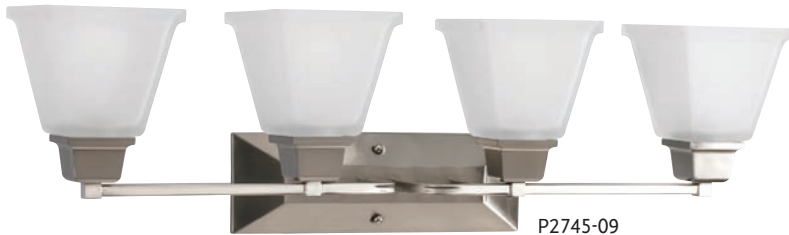

CLEAN LINEAR FORMS OFFERS A MODERN INTERPRETATION OF TWO BLENDED STYLES – CRAFTSMAN AND MISSION. SQUARE ETCHED GLASS SHADES GIVES NOD TO A CLASSIC FEEL.

P2733-09

P2733-74

P2738-74

P2738-09

P2745-09

P2743-74

P2743-09

Chandelier

pg 114

Close-to-ceiling

pg 200

ONE-LIGHT BATH

P2733-09 Brushed Nickel
P2733-74 Venetian Bronze
 Size: 5-1/2" W., 10-1/8" ht.
 Extends 7-1/8".
 Lamp: One medium base lamp, 100w max.

TWO-LIGHT BATH

P2738-09 Brushed Nickel
P2738-74 Venetian Bronze
 Size: 14-1/4" W., 9" ht.
 Extends 7-1/8".
 Lamps: Two medium base lamps, each 100w max.

THREE-LIGHT BATH

P2743-09 Brushed Nickel
P2743-74 Venetian Bronze
 Size: 23" W., 9" ht. Extends 7-1/8".
 Lamps: Three medium base lamps, each 100w max.

FOUR-LIGHT BATH

P2745-09 Brushed Nickel
P2745-74 Venetian Bronze
 Size: 32-1/8" W., 9" ht.
 Extends 7-1/8".
 Lamps: Four medium base lamps, each 100w max.

All fixtures on these pages mount up or down.