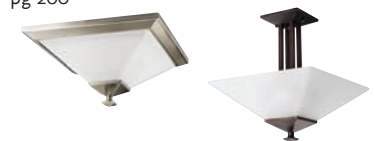

CLEAN LINEAR FORMS OFFERS A MODERN INTERPRETATION OF TWO BLENDED STYLES – CRAFTSMAN AND MISSION. SQUARE ETCHED GLASS SHADES GIVES NOD TO A CLASSIC FEEL.

P2733-09

P2733-74

P2738-74

P2738-09

P2745-09

P2743-74

P2743-09

Chandelier

pg 114

Close-to-ceiling

pg 200

ONE-LIGHT BATH

P2733-09 Brushed Nickel
P2733-74 Venetian Bronze
 Size: 5-1/2" W., 10-1/8" ht.
 Extends 7-1/8".
 Lamp: One medium base lamp, 100w max.

TWO-LIGHT BATH

P2738-09 Brushed Nickel
P2738-74 Venetian Bronze
 Size: 14-1/4" W., 9" ht.
 Extends 7-1/8".
 Lamps: Two medium base lamps, each 100w max.

THREE-LIGHT BATH

P2743-09 Brushed Nickel
P2743-74 Venetian Bronze
 Size: 23" W., 9" ht. Extends 7-1/8".
 Lamps: Three medium base lamps, each 100w max.

FOUR-LIGHT BATH

P2745-09 Brushed Nickel
P2745-74 Venetian Bronze
 Size: 32-1/8" W., 9" ht.
 Extends 7-1/8".
 Lamps: Four medium base lamps, each 100w max.

All fixtures on these pages mount up or down.