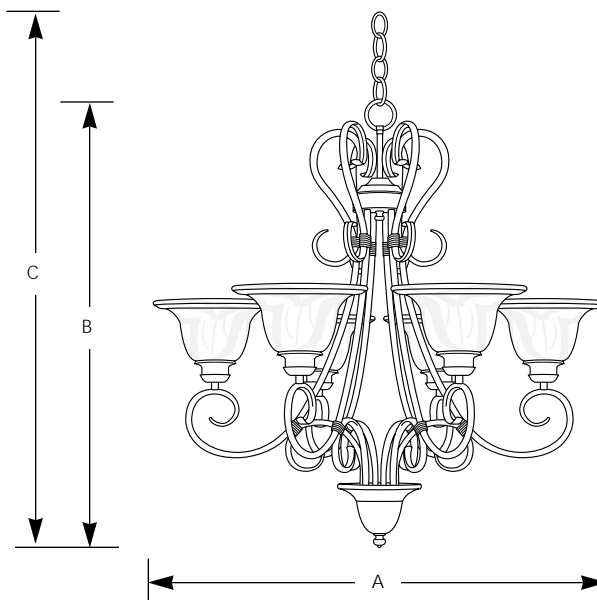

Type _____

-18 -27

P4044

P4045

Catalog No.	Finish		Lamping	Dimensions (Inches)		
	Venetian Gold	Golden Umber		A	B	C
P4044	-18	-27	6 (m) 100w	33-1/2	33	72
P4045	-18	-27	9 (m) 100w	35-3/4	37-1/4	74

Specifications:

General

- Alabaster glass
- Steel construction
- Hand painted finishes
- 1/2" dia. tubing
- 3 feet of 9 gauge chain
- Companion foyer, pendants, close to ceiling, wall bracket, and bath and vanity

Electrical

- 15 feet of wire
- Ceramic threaded sockets
- Phenolic glass retaining ring
- Pre-wired

Labeling

- UL-CUL listed

Mounting

- Chain hung ceiling
- Covers outlet box
- Mounting strap for outlet box included
- Canopy 5" dia.