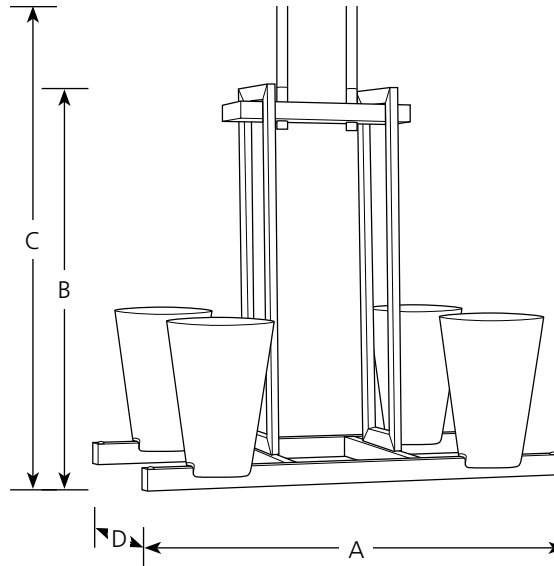

Incandescent

Rock-On

Chandeliers

Type _____
-124

P4432

Catalog No.	Finish		Lamping	Dimensions (Inches)			
	Copper Bronze			A	B	C	D
P4432	-124		4 (c) 60w	20	18-1/4	84	14-3/4

Specifications:

General

- Opal etched glass shade: 4-3/4" dia., 3-1/8" ht.
- Plated Copper Bronze (-124) finish
- Steel construction
- Two lengths of 6 links of 9 gauge chain supplied.
- Four 6", two 12", four 15" lengths of stem included
- Companion Bath and Vanity, Chandelier, Hall and Foyer, Pendant, fixtures are available

Electrical

- Candelabra base porcelain sockets
- Threaded socket ring secures glass
- 15 feet of wire supplied
- Pre-wired

Labeling

- UL-CUL Dry location listed

Mounting

- Ceiling stem mounted with 6 links of chain mount
- Canopy covers a standard 4" hexagonal recessed outlet box
- Mounting strap for outlet box included