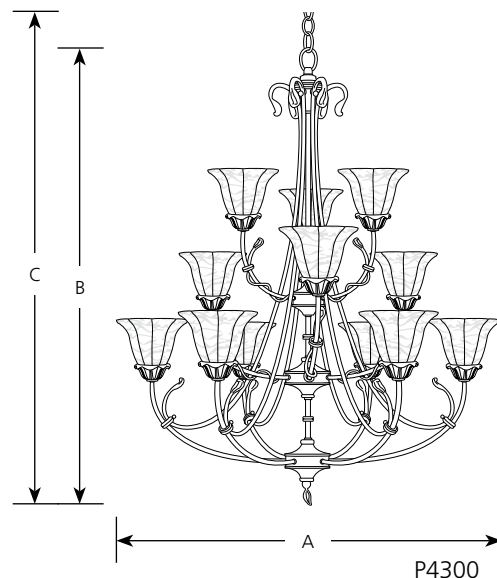

Type \_\_\_\_\_  
 -84  
 P4297   
 P4300

Catalog No.	Finish	Lamping	Dimensions (Inches)		
	Espresso		A	B	C
P4297	-84	5 (m) 100w	26	25-1/2	101
P4300	-84	12 (m) 100w	38-1/4	46-1/4	169

**Specifications:**

General

- Frosted Nutmeg glass: 7-1/8" dia. x 5" tall
- Espresso finish

Lamping

- Medium base sockets

Mounting

- Canopy covers a standard recessed octagonal 4" outlet box
- Mounting hardware supplied
- Canopy finish matches fixture finish

- P4297: six feet of 9-gauge steel chain
- P4300: ten feet of 6-gauge steel chain

Electrical

- 15 feet of wire supplied

Labeling

- UL dry location listed