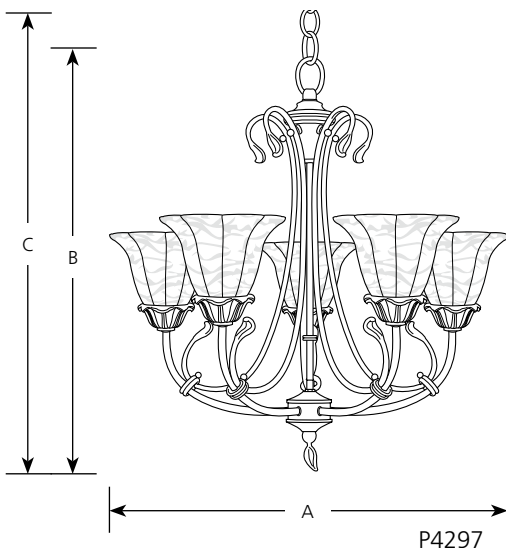

Type \_\_\_\_\_  
 -84  
 P4297   
 P4300

Catalog No.	Finish	Lamping	Dimensions (Inches)		
	Espresso		A	B	C
P4297	-84	5 (m) 100w	26	25-1/2	101
P4300	-84	12 (m) 100w	38-1/4	46-1/4	169

**Specifications:**

General

- Frosted Nutmeg glass: 7-1/8" dia. x 5" tall
- Espresso finish

Lamping

- Medium base sockets

Mounting

- Canopy covers a standard recessed octagonal 4" outlet box
- Mounting hardware supplied
- Canopy finish matches fixture finish

- P4297: six feet of 9-gauge steel chain
- P4300: ten feet of 6-gauge steel chain

Electrical

- 15 feet of wire supplied

Labeling

- UL dry location listed